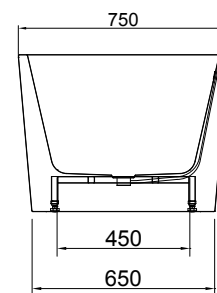

## FEATURES

- Dimensions - L1700 x H600 x W750 mm
- Available in 1500 or 1700mm lengths
- Double-ended design with thick edge.
- Made from an acrylic that has a sensual surface with excellent thermal properties. It is able to retain heat and warm to touch.
- Includes overflow
- Weight: 48kg
- Water capacity: 250L / Displaced capacity: 180L (bath's capacity less 70 litres to allow for average person in bath)
- No pre-drilled tap holes

## TECHNICAL DRAWINGS

Top

Side Section

End Section

## NOTES

Tapware and accessories not included. Drawing indicates the technical measurement only and is not a reflection of how the unit will look. Sizes are nominal only. All drawings in millimeters. Drawings not to scale. September 2019.