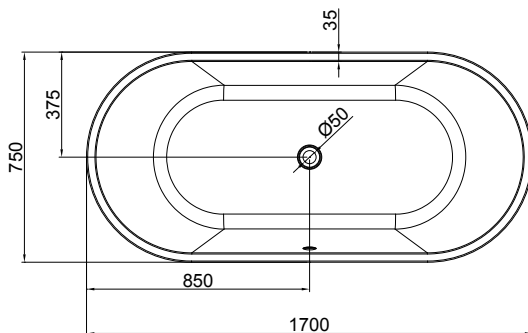

## DESCRIPTION

Relax 1700mm Freestanding Bath, White

## FEATURES

- Dimensions - L1700 x H600 x W750 mm
- Available in 1500 or 1700mm lengths
- Double-ended design with thick edge.
- Made from an acrylic that has a sensual surface with excellent thermal properties. It is able to retain heat and warm to touch.
- Includes overflow
- Weight: 48kg
- Water capacity: 250L / Displaced capacity: 180L (bath's capacity less 70 litres to allow for average person in bath)
- No pre-drilled tap holes

## TECHNICAL DRAWINGS

Top

Side Section

End Section

## NOTES

Tapware and accessories not included. Drawing indicates the technical measurement only and is not a reflection of how the unit will look. Sizes are nominal only. All drawings in millimeters. Drawings not to scale. September 2019.