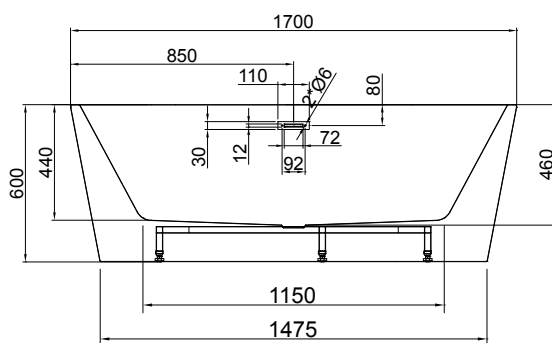

## FEATURES

- Dimensions - L1700 x H600 x W750 mm
- Available in 1500 or 1700mm lengths
- Double-ended design with thick edge.
- Made from an acrylic that has a sensual surface with excellent thermal properties. It is able to retain heat and warm to touch.
- Includes overflow
- Weight: 48kg
- Water capacity: 250L / Displaced capacity: 180L (bath's capacity less 70 litres to allow for average person in bath)
- No pre-drilled tap holes

## TECHNICAL DRAWINGS

Top

Side Section

End Section

## NOTES

Tapware and accessories not included. Drawing indicates the technical measurement only and is not a reflection of how the unit will look. Sizes are nominal only. All drawings in millimeters. Drawings not to scale. September 2019.