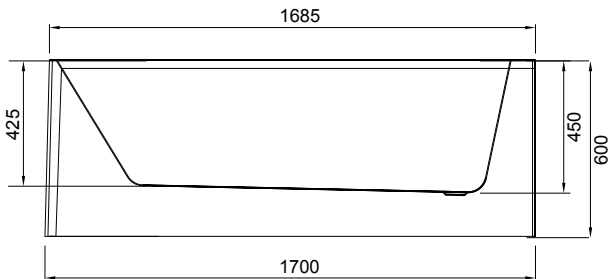

Description

Curve 1700 Right-Facing Corner Bath

Product Code

15.B.27820

Features

- Dimensions - W 1700 x H 600 x D 800 mm
- Left or right facing.
- Made of acrylic – a sensual surface with excellent thermal properties. It retains the heat and is warm to touch. Also UV resistant.
- Includes overflow and pop-up waste.

Technical Drawings

Front

Side

Top

Notes

Drawing indicates the technical measurement only and is not a reflection of how the product will look. Sizes approximate. All drawings in millimeters.