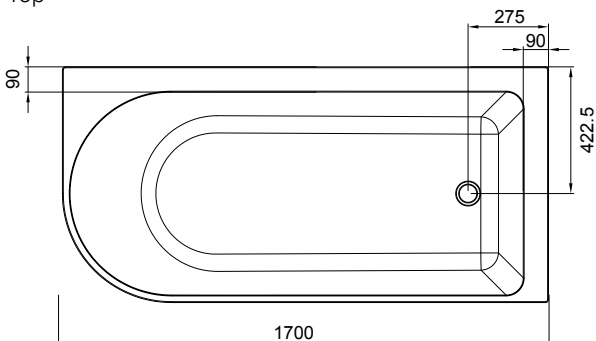

Description

Curve 1700 Right-Facing Corner Bath

Product Code

15.B.27820

Features

- Dimensions - W 1700 x H 600 x D 800 mm
- Left or right facing.
- Made of acrylic – a sensual surface with excellent thermal properties. It retains the heat and is warm to touch. Also UV resistant.
- Includes overflow and pop-up waste.

Technical Drawings

Front

Side

Top

Notes

Drawing indicates the technical measurement only and is not a reflection of how the product will look. Sizes approximate. All drawings in millimeters.