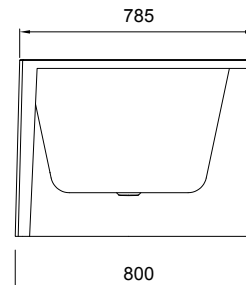

Description

Curve 1700 Right-Facing Corner Bath

Product Code

15.B.27820

Features

- Dimensions - W 1700 x H 600 x D 800 mm
- Left or right facing.
- Made of acrylic – a sensual surface with excellent thermal properties. It retains the heat and is warm to touch. Also UV resistant.
- Includes overflow and pop-up waste.

Technical Drawings

Front

Side

Top

Notes

Drawing indicates the technical measurement only and is not a reflection of how the product will look. Sizes approximate. All drawings in millimeters.