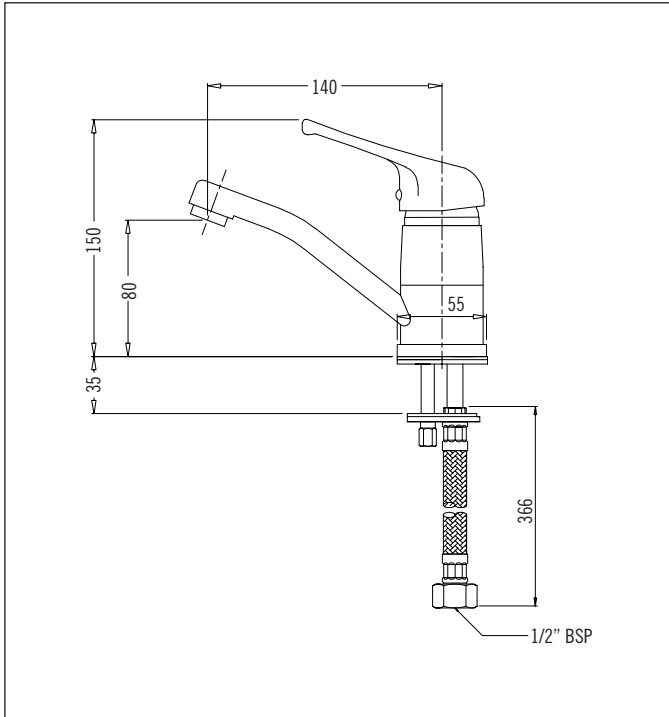

## Basin Mixer with Swivel Spout

Code: SO BASMSW CP  
 Finish: Chrome  
 Spout: Swivel 360°

Aerator supplied

Stainless Steel Inlet Hoses:

Hot:	I/D: 9.5mm	Size:	M16 x 1/2" BSP
		Length:	380mm
Cold:	I/D: 6.5mm	Size:	M12 x 1/2" BSP
		Length:	380mm

Base Ring supplied with O-ring seal

Mounting Hardware:	Stud:	8mm
	Nut:	11mm A/F
	Horseshoe Washer	

Installation Hole Diameter:	Minimum:	34mm
	Maximum:	42mm
	Recommended:	34mm

Cartridge:	Mondo 40K	Flat base
------------	-----------	-----------