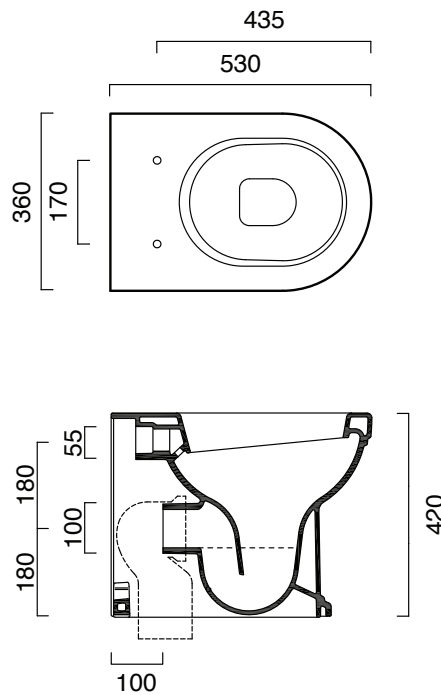

# SPECIFICATION SHEET

CANOVA ROYAL FLOOR MOUNT TOILET | VPCR

plumblineline

**CATALANO**  
THE ESSENCE OF CERAMICS

T 04 568 9898 E sales@plumblineline.co.nz

plumblineline.co.nz

quality + design +  
choice