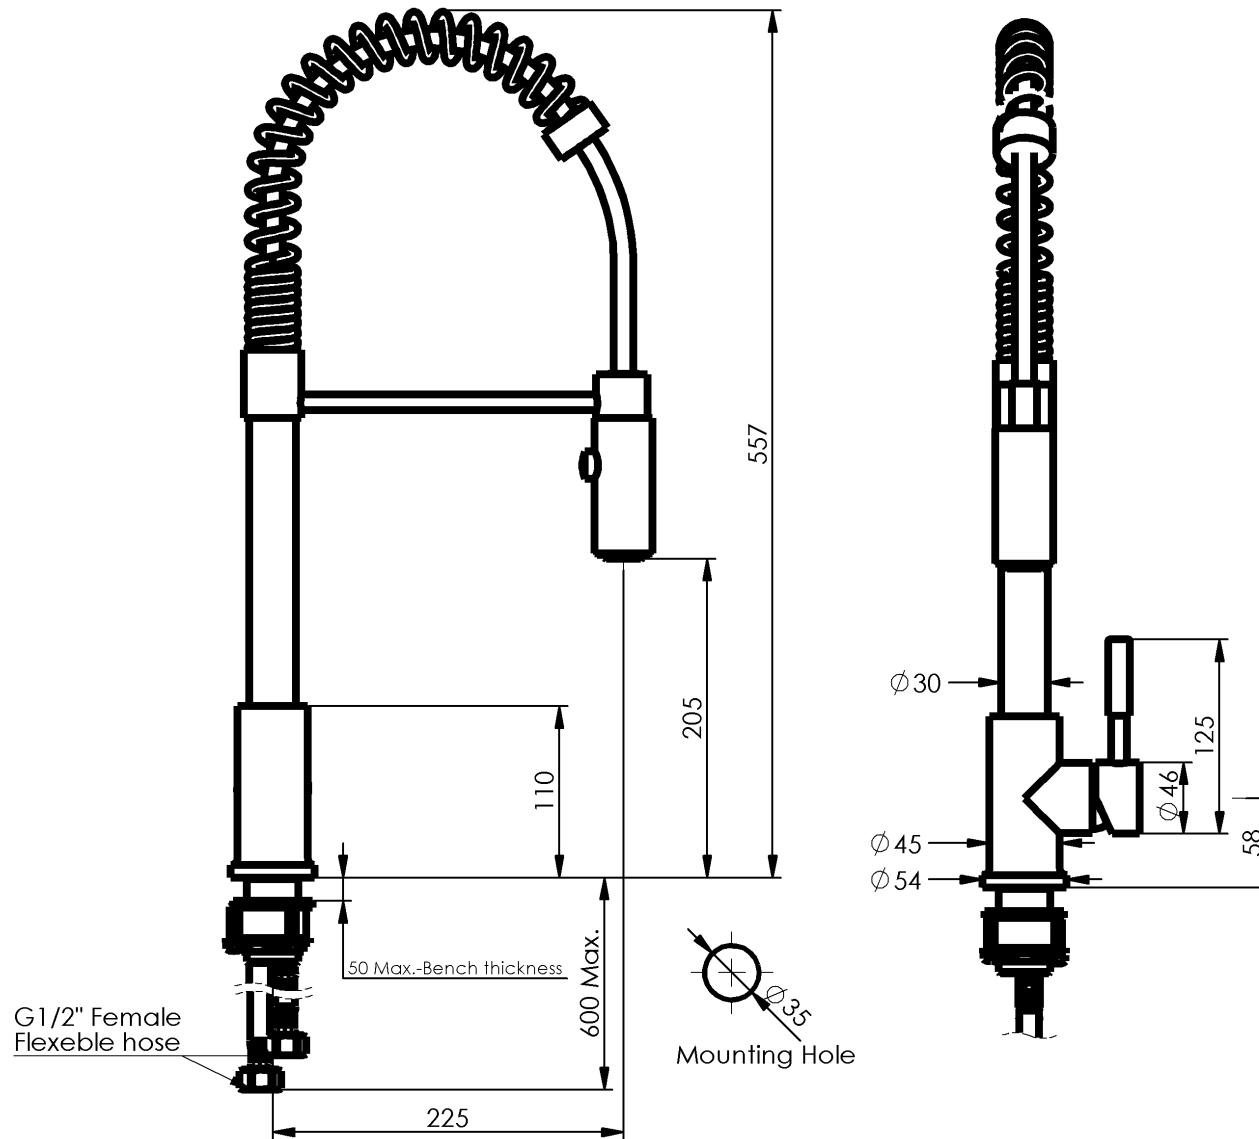

Alfresco Spring Sink Mixer

NZ 3553010

GREENS TAPWARE
Design in flow

NZ: 0800 655 455 AUS: 1800 244 992 | sales@greenstapware.com | www.greenstapware.com