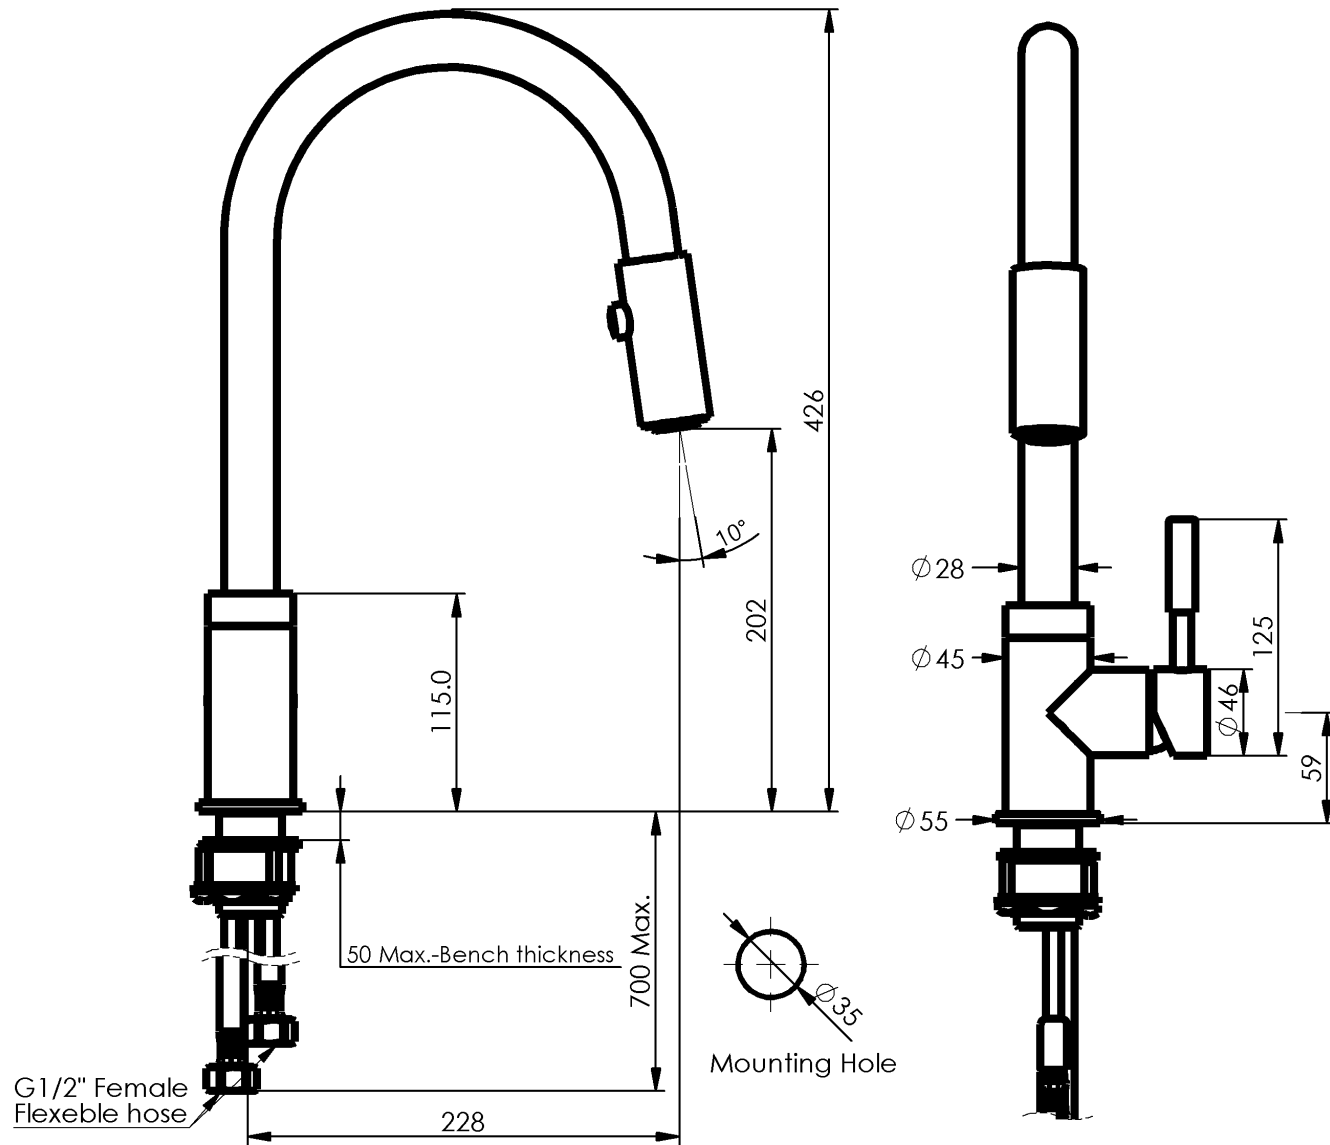

# Alfresco Pull-Down Sink Mixer

NZ 3552010

GREENS TAPWARE  
Design in flow

NZ: 0800 655 455 AUS: 1800 244 992 | sales@greenstapware.com | www.greenstapware.com