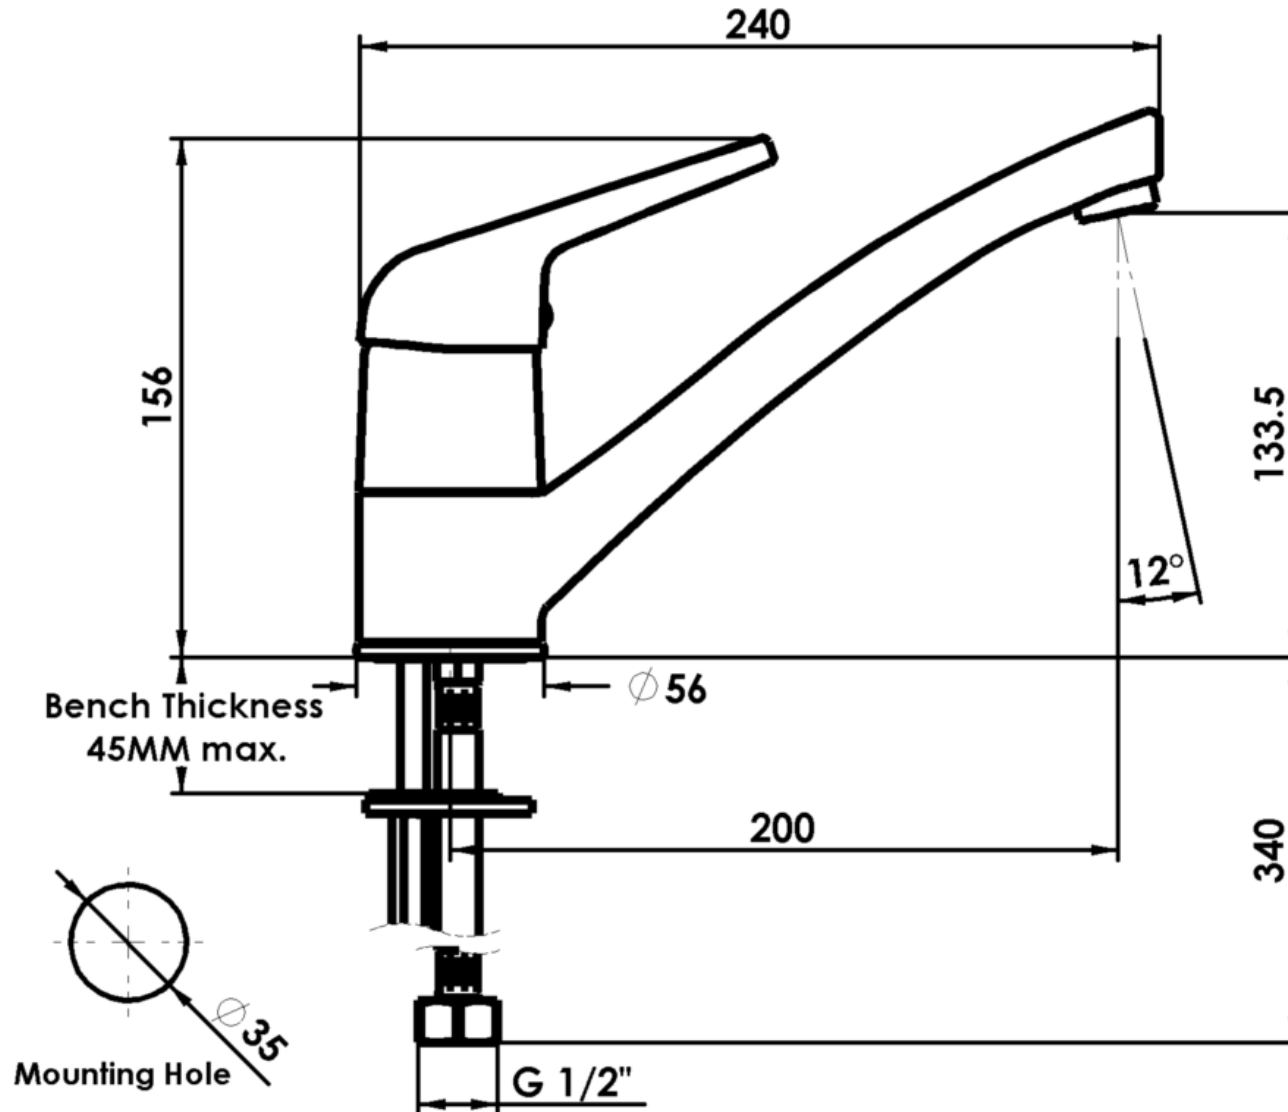

Marketti Blade Sink Mixer (Cast Spout)

NZ 1608500–AUS 16085001

GREENS TAPWARE
Design in flow

NZ: 0800 655 455 AUS: 1800 244 992 | sales@greentapware.com | www.greentapware.com