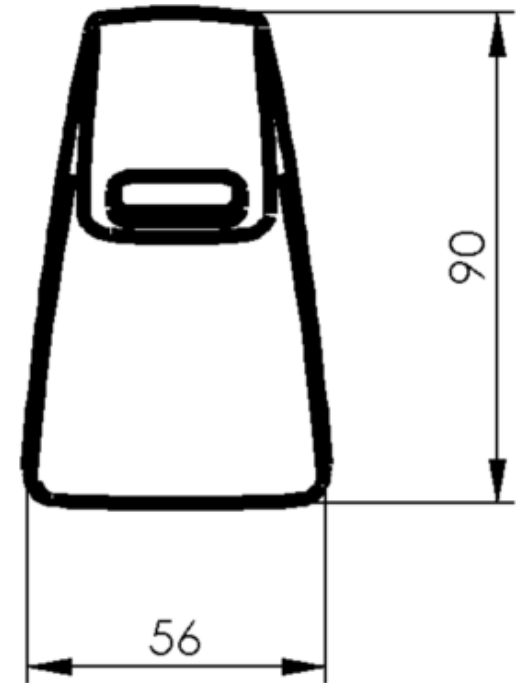

Marketti Bath Spout

NZ 215170—AUS 215170

Mounting Hole

NZ: 0800 655 455 AUS: 1800 244 992 | sales@greenstapware.com | www.greenstapware.com

GREENS TAPWARE
Design in flow