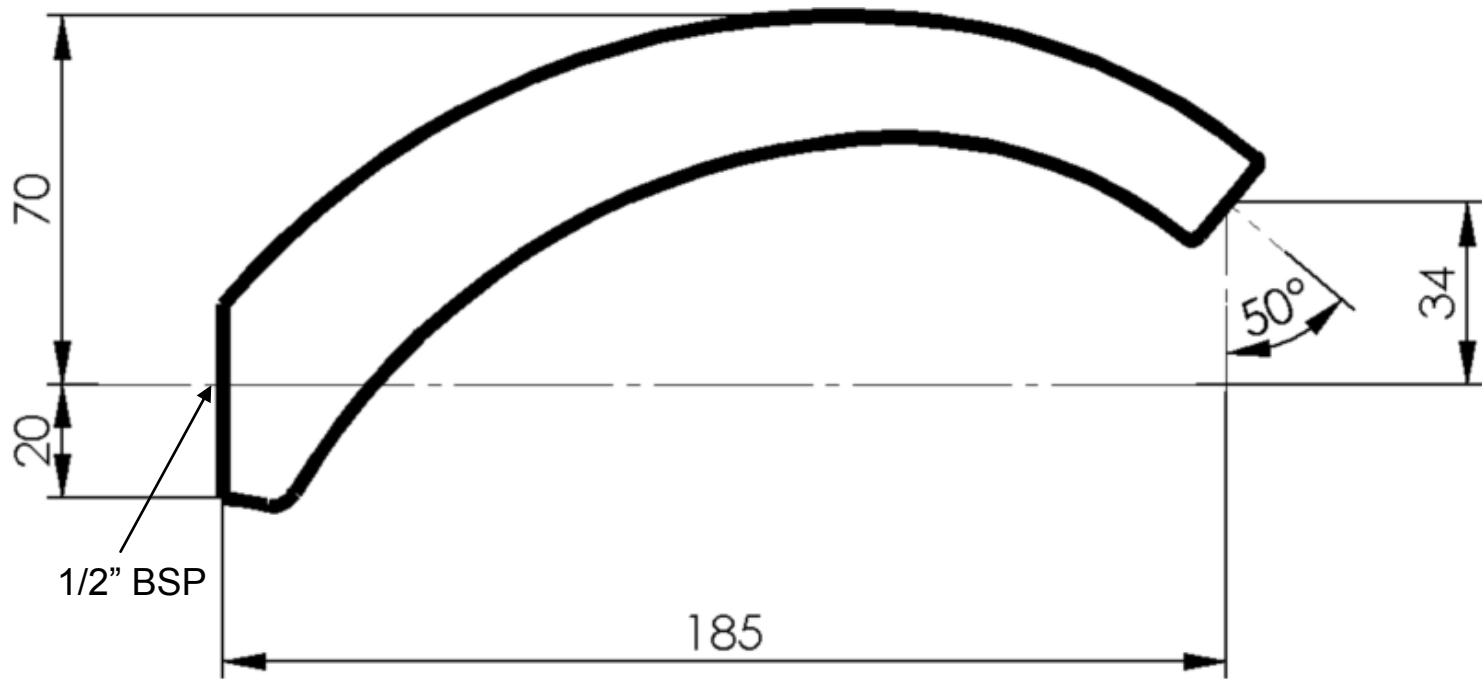

Marketti Bath Spout

NZ 215170—AUS 215170

Mounting Hole

NZ: 0800 655 455 AUS: 1800 244 992 | sales@greenstapware.com | www.greenstapware.com

GREENS TAPWARE
Design in flow