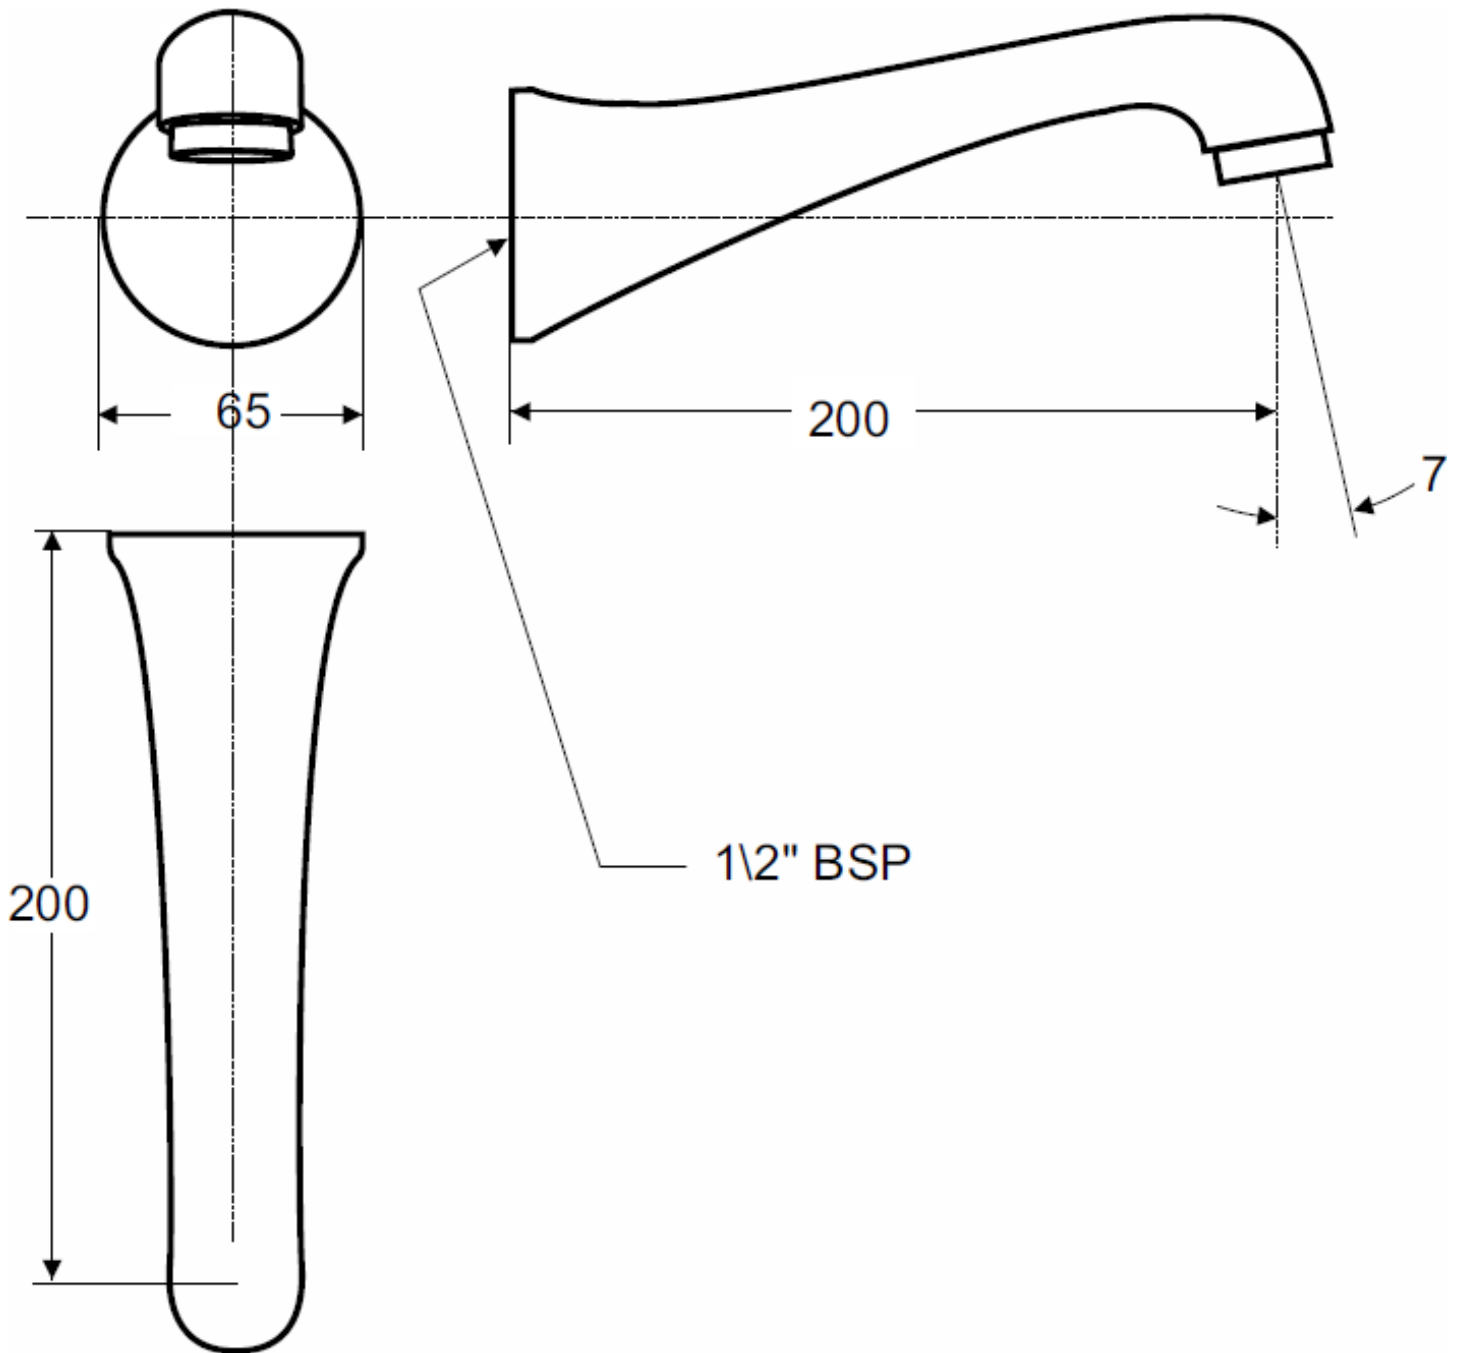

Classic Bath Spout (200mm)

NZ 442500—AUS 442500

NZ: 0800 655 455 AUS: 1800 244 992
sales@greenstapware.com | www.greenstapware.com

GREENS TAPWARE
Design in flow