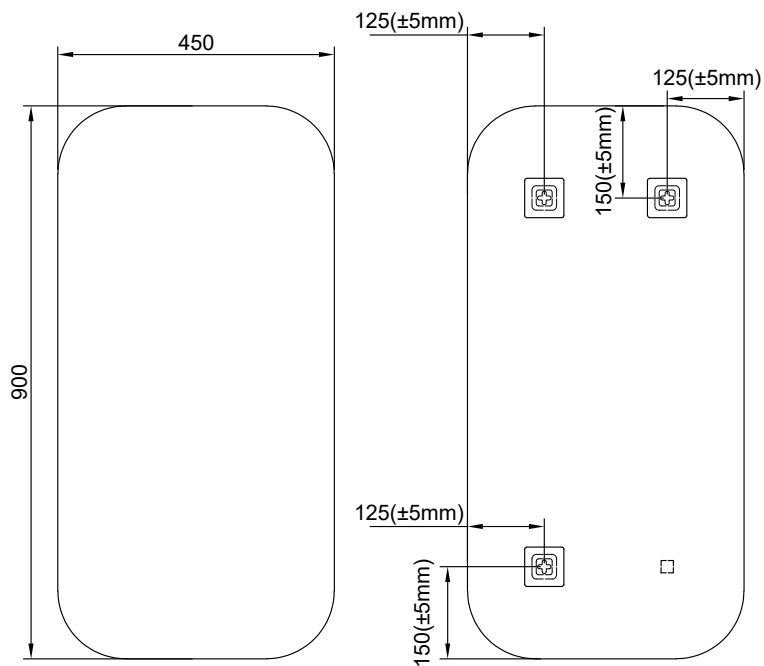

# Solo Stadium 450

## MIRROR SPECIFICATION

### Product Features

Product Code	Solo Stadium / 87525
Product Description	Solo Stadium - 450
Notes	5mm mirror vinyl backed copper & lead free glass Mount portrait or landscape

Front View

Rear View

**IMPORTANT NOTE:** Throughout this guide, tolerance for mirror size may vary by ±1mm, tolerance for bracket position may vary by ±5mm. Please read the installation manual for detailed information on installing the product. St. Michel pursues a policy of continuing improvement in design and manufacturing of its products. The right is therefore reserved to vary specifications without notice.