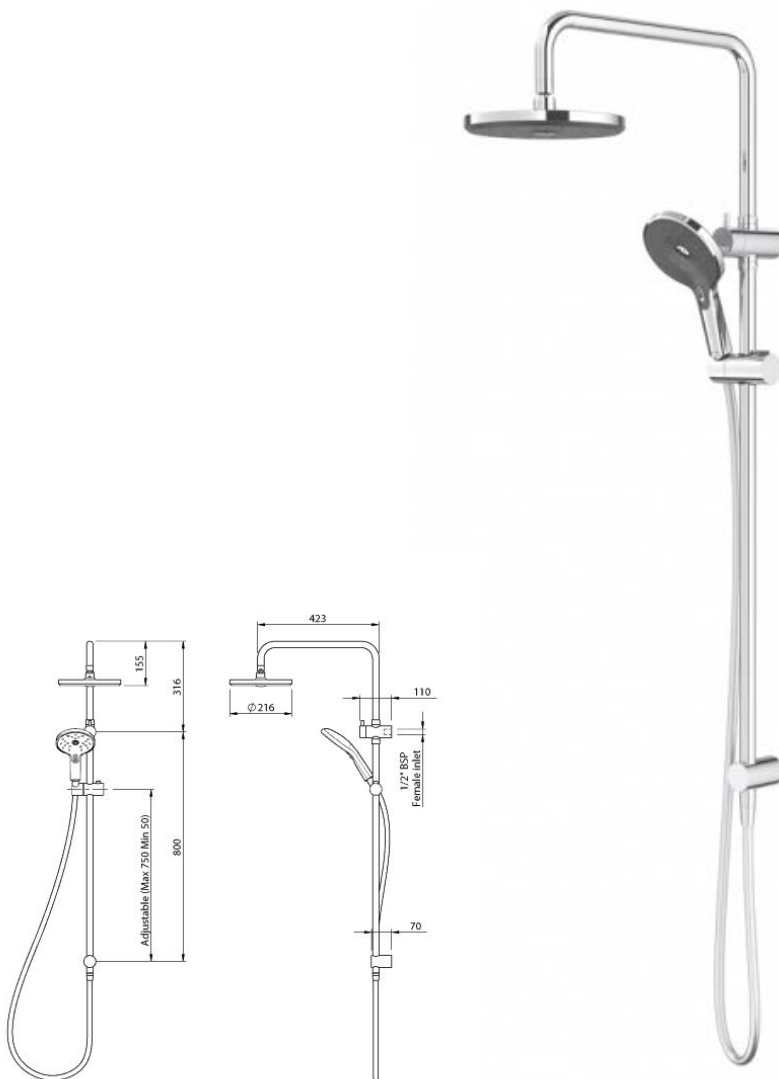

METHVEN

Satinjet®

Koha

Satinjet®

KOHA SHOWER SYSTEM

Satinjet®. The unmistakable feeling of 300,000 droplets per second.

Unlike conventional showers, Satinjet uses unique twin-jet technology to create optimum water droplet size and pressure, with over 300,000 droplets per second providing greater warmth and coverage. The result is an immersive, full-body experience.

CONSTRUCTION: Chrome-plated rail

CLASSIFICATION: Suitable for **mains pressure only**

INLET CONNECTIONS: 1/2" BSP Female

WORKING PRESSURE: 150 - 500kPa

DIMENSIONS FOR FITTING: 600mm - 810mm retro-fit pitch

OPERATING TEMPERATURE: 5 °C - 70 °C

WATERFLOW RATE: 8.5 l/m (drencher) - 8.0 l/pm (handset)

- Nominal Rail length 800mm.
- Lower wall mounting adjustable
- Dual function handset including massage and full-body spray
- Adjustable friction slider
- 3 star WELS rated on mains pressure drencher (8.5 l/m)
- 3 star WELS rated on mains pressure handset (8.0 l/m)