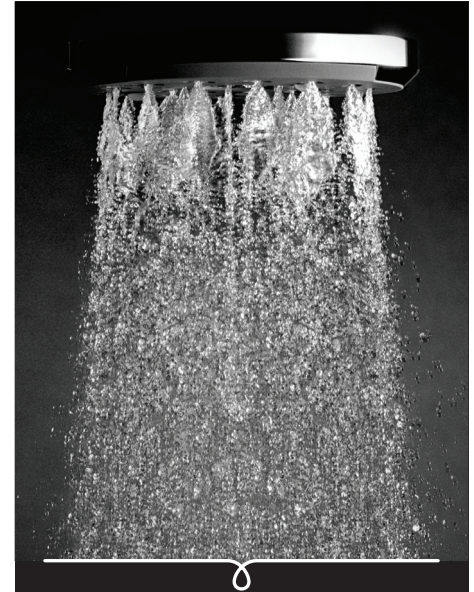

METHVEN

Satinjet®

Koha

Satinjet®

KOHA SHOWER SYSTEM

Satinjet®. The unmistakable feeling of 300,000 droplets per second.

Unlike conventional showers, Satinjet uses unique twin-jet technology to create optimum water droplet size and pressure, with over 300,000 droplets per second providing greater warmth and coverage. The result is an immersive, full-body experience.

CONSTRUCTION: Chrome-plated rail

CLASSIFICATION: Suitable for **mains pressure only**

INLET CONNECTIONS: 1/2" BSP Female

WORKING PRESSURE: 150 - 500kPa

DIMENSIONS FOR FITTING: 600mm - 810mm retro-fit pitch

OPERATING TEMPERATURE: 5 °C - 70 °C

WATERFLOW RATE: 8.5 l/m (drencher) - 8.0 l/pm (handset)

- Nominal Rail length 800mm.
- Lower wall mounting adjustable
- Dual function handset including massage and full-body spray
- Adjustable friction slider
- 3 star WELS rated on mains pressure drencher (8.5 l/m)
- 3 star WELS rated on mains pressure handset (8.0 l/m)