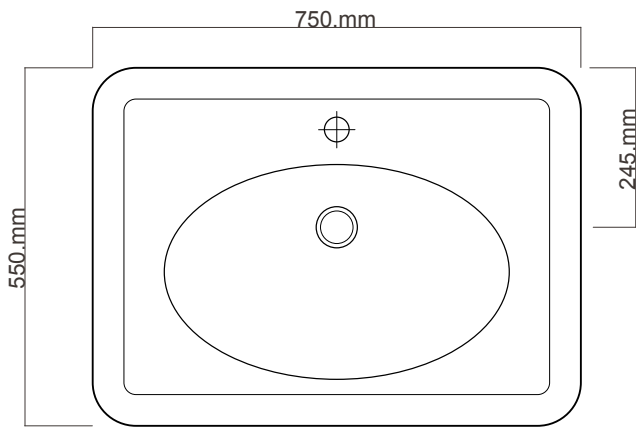

TOP WASHBASIN VIEW