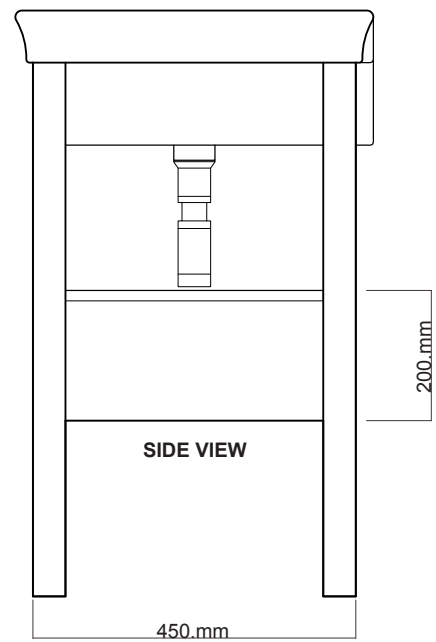

SIDE VIEW

DOLCE VITA

Code: DV75

Description: Dolce Vita Floor
750 Radius
Corner. 1 Drawer,
1 Open Shelf.
White.