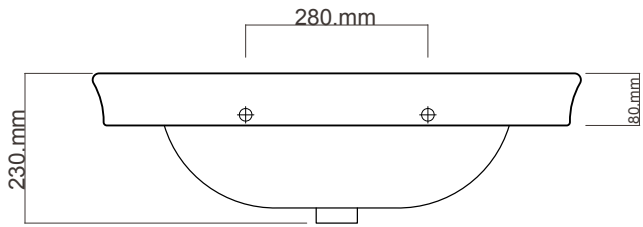

BACK WASHBASIN VIEW