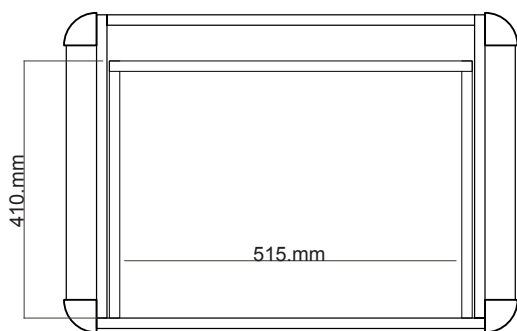

DRAWER

DOLCE VITA

Code: DV75

Description: Dolce Vita Floor
750 Radius
Corner. 1 Drawer,
1 Open Shelf.
White.