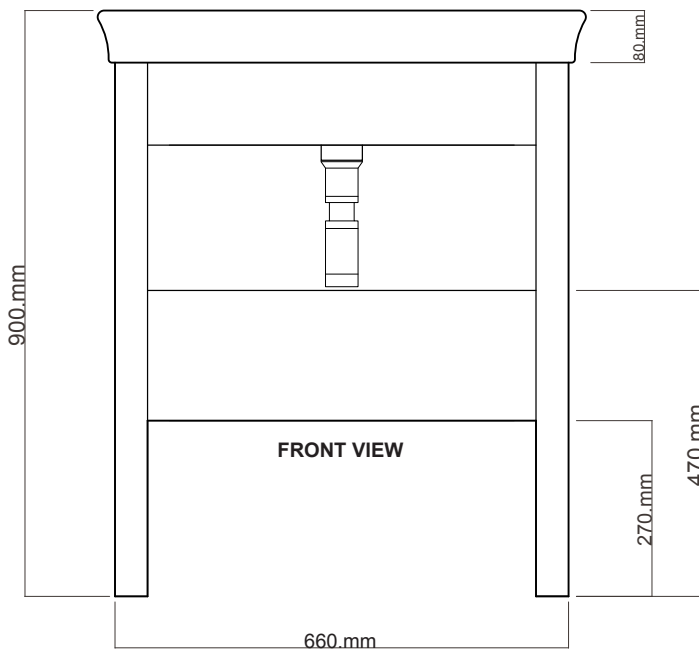

FRONT VIEW

DOLCE VITA

Code: DV75

Description: Dolce Vita Floor
750 Radius
Corner. 1 Drawer,
1 Open Shelf.
White.