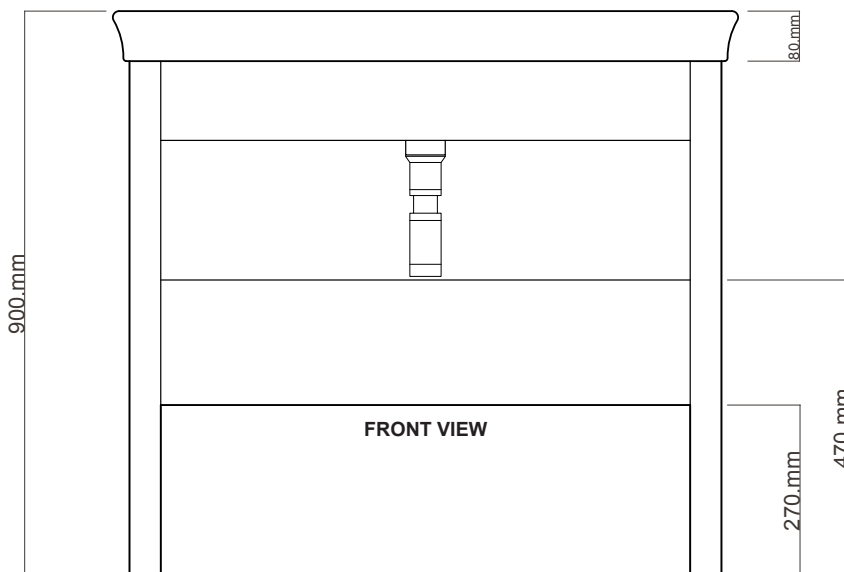

DOLCE VITA

Code: DV100

Description: Dolce Vita Floor
1000 Radius
Corner. 1 Drawer,
1 Open Shelf.
White.