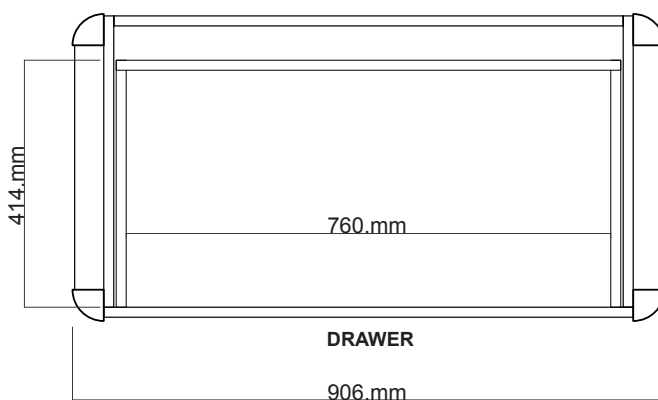

DOLCE VITA

Code: DV100

Description: Dolce Vita Floor
1000 Radius
Corner. 1 Drawer,
1 Open Shelf.
White.