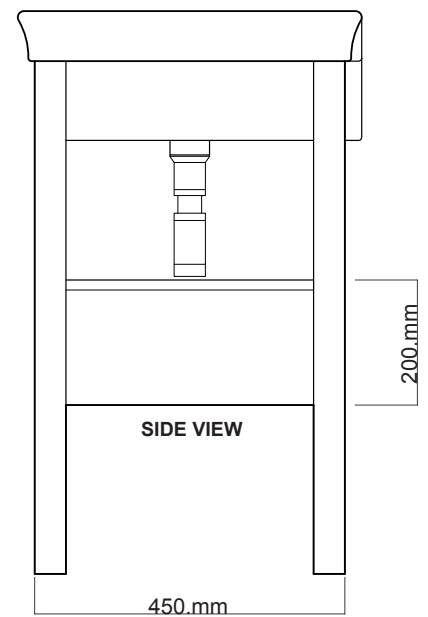

DOLCE VITA

Code: DV100

Description: Dolce Vita Floor
1000 Radius
Corner. 1 Drawer,
1 Open Shelf.
White.