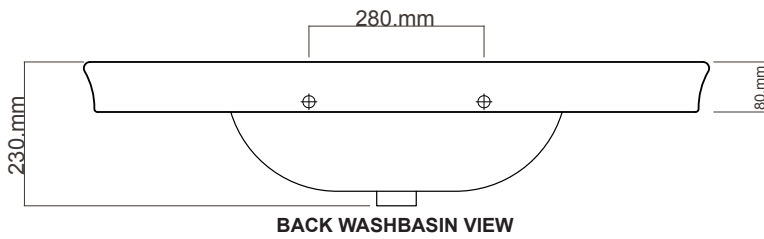

DOLCE VITA

Code: DV100

Description: Dolce Vita Floor
1000 Radius
Corner. 1 Drawer,
1 Open Shelf.
White.