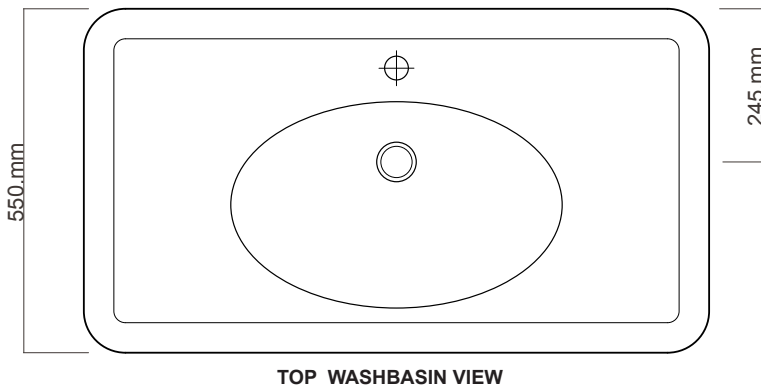

DOLCE VITA

Code: DV100

Description: Dolce Vita Floor
1000 Radius
Corner. 1 Drawer,
1 Open Shelf.
White.