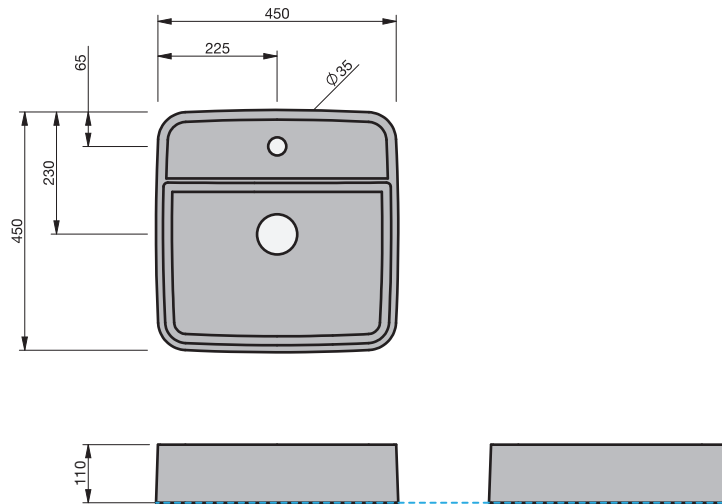

BASIN SPECIFICATION

smartB 7412

Cabinet range (refer to applicable cabinet specifications)

CITY 50

Product Features

Type of basin	Vessel
Material of basin	Ceramic
Capacity of basin	7.5 litre
Overflow Configuration	No Overflow
Colour options	Gloss White, Dusky Matte Black

- The basin must be sealed to the top with an acetic cured silicone sealant.
- Epoxy type sealants must not be used.

INDICATES TOP SURFACE -----

IMPORTANT NOTE: Throughout this guide, dimensions may vary by ± 2 mm. Please read the installation manual for detailed information on installing the product. St. Michel pursues a policy of continuing improvement in design and manufacturing of its products. The right is therefore reserved to vary specifications without notice. For full installation instructions visit stmichel.co.nz.