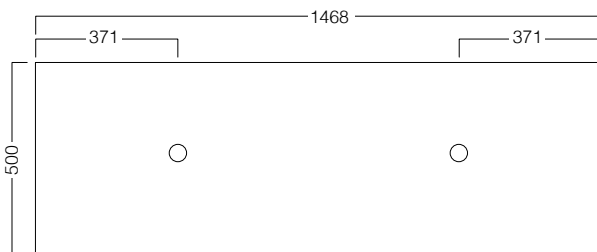

DESCRIPTION

Zero 1500 - 2 Bowl, 2 Drawers Side-By-Side plus 2 Concealed Drawers, White Unit, Kordura Top

PRODUCT CODE

ZE150D2WHDBA

FEATURES

- Dimensions - W 1470 x H 525 x D 500 mm
- Paint - The paint used on our products is polyurethane or UV based. It is five times harder and more durable than lacquer finishes.
- Timber veneer finishes are 100% natural, so each have variations in grain and colour. All come stained and sealed with a protective UV finish.
- Soft-close drawers.
- Tops are 25mm and available in timber veneer or Kordura.
- Price included basin options include the Glory, Inset, Sleek, and selected Slim and Happy Hour. Other basins from our range may also be fitted.

TECHNICAL DRAWINGS

Top

Top Section of Drawer

Front

Side Section

NOTES

When using a hidden bottle trap, we recommend 40551-32. All drawings in millimeters.

Drawing indicates the technical measurement only and is not a reflection of how the unit will look. Sizes approximate.