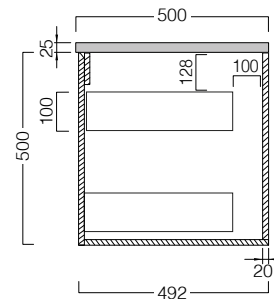

DESCRIPTION

Zero 1500 - 2 Bowl, 2 Drawers Side-By-Side plus 2 Concealed Drawers, White Unit, Kordura Top

PRODUCT CODE

ZE150D2WHDBA

FEATURES

- Dimensions - W 1470 x H 525 x D 500 mm
- Paint - The paint used on our products is polyurethane or UV based. It is five times harder and more durable than lacquer finishes.
- Timber veneer finishes are 100% natural, so each have variations in grain and colour. All come stained and sealed with a protective UV finish.
- Soft-close drawers.
- Tops are 25mm and available in timber veneer or Kordura.
- Price included basin options include the Glory, Inset, Sleek, and selected Slim and Happy Hour. Other basins from our range may also be fitted.

TECHNICAL DRAWINGS

Top

Top Section of Drawer

Front

Side Section

NOTES

When using a hidden bottle trap, we recommend 40551-32. All drawings in millimeters.

Drawing indicates the technical measurement only and is not a reflection of how the unit will look. Sizes approximate.