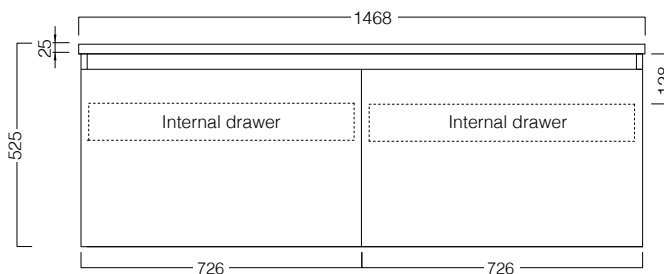

DESCRIPTION

Zero 1500 - 2 Bowl, 2 Drawers Side-By-Side plus 2 Concealed Drawers, White Unit, Kordura Top

PRODUCT CODE

ZE150D2WHDBA

FEATURES

- Dimensions - W 1470 x H 525 x D 500 mm
- Paint - The paint used on our products is polyurethane or UV based. It is five times harder and more durable than lacquer finishes.
- Timber veneer finishes are 100% natural, so each have variations in grain and colour. All come stained and sealed with a protective UV finish.
- Soft-close drawers.
- Tops are 25mm and available in timber veneer or Kordura.
- Price included basin options include the Glory, Inset, Sleek, and selected Slim and Happy Hour. Other basins from our range may also be fitted.

TECHNICAL DRAWINGS

Top

Top Section of Drawer

Front

Side Section

NOTES

When using a hidden bottle trap, we recommend 40551-32. All drawings in millimeters.

Drawing indicates the technical measurement only and is not a reflection of how the unit will look. Sizes approximate.