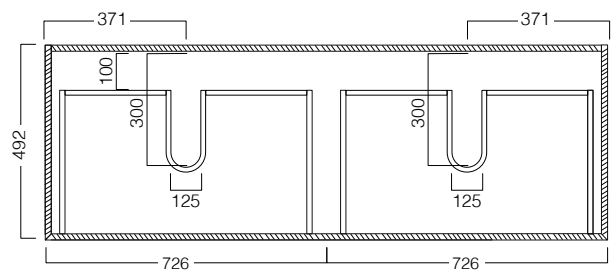

DESCRIPTION

Zero 1500 - 2 Bowl, 2 Drawers Side-By-Side plus 2 Concealed Drawers, White Unit, Kordura Top

PRODUCT CODE

ZE150D2WHDBA

FEATURES

- Dimensions - W 1470 x H 525 x D 500 mm
- Paint - The paint used on our products is polyurethane or UV based. It is five times harder and more durable than lacquer finishes.
- Timber veneer finishes are 100% natural, so each have variations in grain and colour. All come stained and sealed with a protective UV finish.
- Soft-close drawers.
- Tops are 25mm and available in timber veneer or Kordura.
- Price included basin options include the Glory, Inset, Sleek, and selected Slim and Happy Hour. Other basins from our range may also be fitted.

TECHNICAL DRAWINGS

Top

Top Section of Drawer

Front

Side Section

NOTES

When using a hidden bottle trap, we recommend 40551-32. All drawings in millimeters.

Drawing indicates the technical measurement only and is not a reflection of how the unit will look. Sizes approximate.