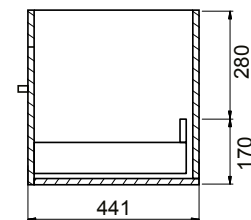

## FEATURES

- Dimensions - W 915mm x H 468mm x D 465mm
- Available in White or Melamine\* finishes.
- White Paint - The paint used on our products is polyurethane or UV based. It is five times harder and more durable than lacquer finishes.
- Melamine - Stunning timber effect finishes. Our wood grain melamine is a low-pressure laminate, made to be elegant, durable and low-maintenance.
- Soft-close drawers.
- Unit includes a top, cabinet and a Box Handle (H1).
- Other handle options also available in Mini Semi Handle (H4) and Semi Handle (H2)\*.

## TECHNICAL DRAWINGS

Top

Back

Front

Side Section

Top Section of Drawer

## NOTES

Drawing indicates the technical measurement only and is not a reflection of how the unit will look. Sizes are nominal only. All drawings in millimeters. Drawings not to scale.