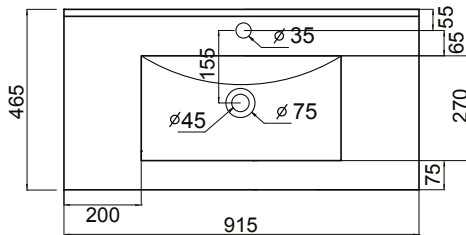

DESCRIPTION

Zara 900 Wall-Hung Vanity - 1 Drawer, White / Melamine

PRODUCT CODE

Z90DWH /
Z90DWHM

TECHNICAL DRAWINGS

Top