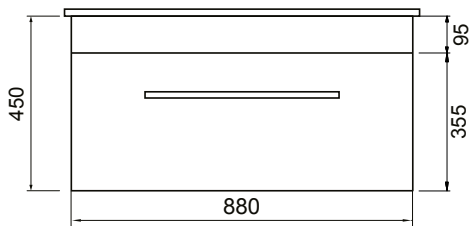

## FEATURES

- Dimensions - W 915mm x H 468mm x D 465mm
- Available in White or Melamine\* finishes.
- White Paint - The paint used on our products is polyurethane or UV based. It is five times harder and more durable than lacquer finishes.
- Melamine - Stunning timber effect finishes. Our wood grain melamine is a low-pressure laminate, made to be elegant, durable and low-maintenance.
- Soft-close drawers.
- Unit includes a top, cabinet and a Box Handle (H1).
- Other handle options also available in Mini Semi Handle (H4) and Semi Handle (H2)\*.

## TECHNICAL DRAWINGS

Top

Back

Front

Side Section

Top Section of Drawer

## NOTES

Drawing indicates the technical measurement only and is not a reflection of how the unit will look. Sizes are nominal only. All drawings in millimeters. Drawings not to scale.