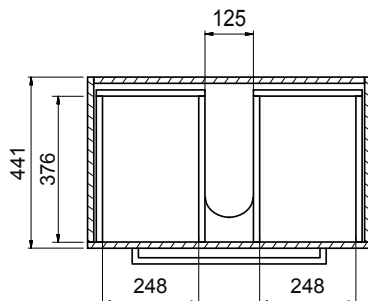

DESCRIPTION

Zara 750 Wall-Hung Vanity - 1 Drawer, White / Melamine

PRODUCT CODE

Z75DWH /
Z75DWHM

FEATURES

- Dimensions - W 765mm x H 468mm x D 465mm
- Available in White or Melamine* finishes.
- White Paint - The paint used on our products is polyurethane or UV based. It is five times harder and more durable than lacquer finishes.
- Melamine - Stunning timber effect finishes. Our wood grain melamine is a low-pressure laminate, made to be elegant, durable and low-maintenance.
- Soft-close drawers.
- Unit includes a top, cabinet and a Box Handle (H1).
- Other handle options also available in Mini Semi Handle (H4) and Semi Handle (H2)*.

PRODUCT CODE

Z75DWH /
Z75DWHM

TECHNICAL DRAWINGS

Top

Back

Front

Side Section

Top Section of Drawer

NOTES

Drawing indicates the technical measurement only and is not a reflection of how the unit will look. Sizes are nominal only. All drawings in millimeters. Drawings not to scale.