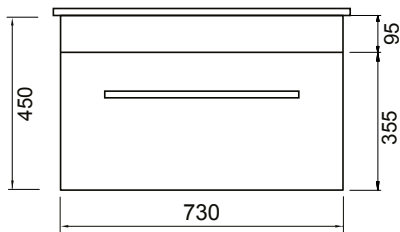

DESCRIPTION

Zara 750 Wall-Hung Vanity - 1 Drawer, White / Melamine

PRODUCT CODE

Z75DWH /
Z75DWHM

FEATURES

- Dimensions - W 765mm x H 468mm x D 465mm
- Available in White or Melamine* finishes.
- White Paint - The paint used on our products is polyurethane or UV based. It is five times harder and more durable than lacquer finishes.
- Melamine - Stunning timber effect finishes. Our wood grain melamine is a low-pressure laminate, made to be elegant, durable and low-maintenance.
- Soft-close drawers.
- Unit includes a top, cabinet and a Box Handle (H1).
- Other handle options also available in Mini Semi Handle (H4) and Semi Handle (H2)*.

PRODUCT CODE

Z75DWH /
Z75DWHM

TECHNICAL DRAWINGS

Top

Back

Front

Side Section

Top Section of Drawer

NOTES

Drawing indicates the technical measurement only and is not a reflection of how the unit will look. Sizes are nominal only. All drawings in millimeters. Drawings not to scale.