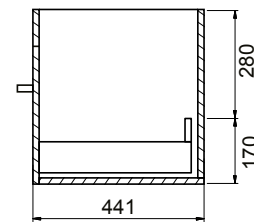

DESCRIPTION

Zara 750 Wall-Hung Vanity - 1 Drawer, White / Melamine

PRODUCT CODE

Z75DWH /
Z75DWHM

FEATURES

- Dimensions - W 765mm x H 468mm x D 465mm
- Available in White or Melamine* finishes.
- White Paint - The paint used on our products is polyurethane or UV based. It is five times harder and more durable than lacquer finishes.
- Melamine - Stunning timber effect finishes. Our wood grain melamine is a low-pressure laminate, made to be elegant, durable and low-maintenance.
- Soft-close drawers.
- Unit includes a top, cabinet and a Box Handle (H1).
- Other handle options also available in Mini Semi Handle (H4) and Semi Handle (H2)*.

PRODUCT CODE

Z75DWH /
Z75DWHM

TECHNICAL DRAWINGS

Top

Back

Front

Side Section

Top Section of Drawer

NOTES

Drawing indicates the technical measurement only and is not a reflection of how the unit will look. Sizes are nominal only. All drawings in millimeters. Drawings not to scale.