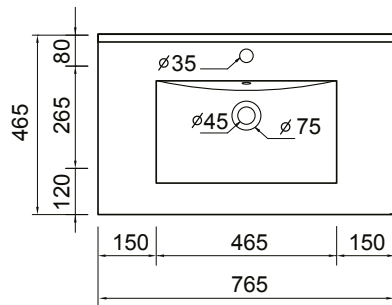

DESCRIPTION

Zara 750 Wall-Hung Vanity - 1 Drawer, White / Melamine

PRODUCT CODE

Z75DWH /
Z75DWHM

FEATURES

- Dimensions - W 765mm x H 468mm x D 465mm
- Available in White or Melamine* finishes.
- White Paint - The paint used on our products is polyurethane or UV based. It is five times harder and more durable than lacquer finishes.
- Melamine - Stunning timber effect finishes. Our wood grain melamine is a low-pressure laminate, made to be elegant, durable and low-maintenance.
- Soft-close drawers.
- Unit includes a top, cabinet and a Box Handle (H1).
- Other handle options also available in Mini Semi Handle (H4) and Semi Handle (H2)*.

NOTES

*Non-stock item. *Additional cost for Semi Handle (H2) option.
Excludes tap ware & accessories. See reverse page for technical drawings.

DESCRIPTION

Zara 750 Wall-Hung Vanity - 1 Drawer, White / Melamine

PRODUCT CODE

Z75DWH /
Z75DWHM

TECHNICAL DRAWINGS

Top

Back

Front

Side Section

Top Section of Drawer

NOTES

Drawing indicates the technical measurement only and is not a reflection of how the unit will look. Sizes are nominal only. All drawings in millimeters. Drawings not to scale.