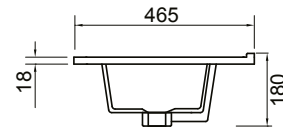

DESCRIPTION

Zara 750 Wall-Hung Vanity - 1 Drawer, White / Melamine

PRODUCT CODE

Z75DWH /
Z75DWHM

FEATURES

- Dimensions - W 765mm x H 468mm x D 465mm
- Available in White or Melamine* finishes.
- White Paint - The paint used on our products is polyurethane or UV based. It is five times harder and more durable than lacquer finishes.
- Melamine - Stunning timber effect finishes. Our wood grain melamine is a low-pressure laminate, made to be elegant, durable and low-maintenance.
- Soft-close drawers.
- Unit includes a top, cabinet and a Box Handle (H1).
- Other handle options also available in Mini Semi Handle (H4) and Semi Handle (H2)*.

PRODUCT CODE

Z75DWH /
Z75DWHM

TECHNICAL DRAWINGS

Top

Back

Front

Side Section

Top Section of Drawer

NOTES

Drawing indicates the technical measurement only and is not a reflection of how the unit will look. Sizes are nominal only. All drawings in millimeters. Drawings not to scale.