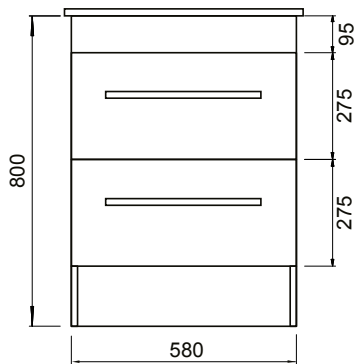

DESCRIPTION

Zara 600 Floor Standing Vanity - 2 Drawers, White / Melamine

PRODUCT CODE

Z60D2FL /
Z60D2FLM

FEATURES

- Dimensions - W 615mm x H 818mm x D 465mm
- Available in White or Melamine* finishes.
- White Paint - The paint used on our products is polyurethane or UV based. It is five times harder and more durable than lacquer finishes.
- Melamine - Stunning timber effect finishes. Our wood grain melamine is a low-pressure laminate, made to be elegant, durable and low-maintenance.
- Soft-close drawers.
- Unit includes a top, cabinet and a Box Handle (H1).
- Other handle options also available in Mini Semi Handle (H4) and Semi Handle (H2)*.

NOTES

*Non-stock item. *Additional cost for Semi Handle (H2) option.
Excludes tap ware & accessories. See reverse page for technical drawings.

DESCRIPTION

Zara 600 Floor Standing Vanity - 2 Drawers, White / Melamine

PRODUCT CODE

Z60D2FL /
Z60D2FLM

TECHNICAL DRAWINGS

Top

Back

Front

Side Section

Top Section of Drawer

NOTES

Drawing indicates the technical measurement only and is not a reflection of how the unit will look. Sizes are nominal only. All drawings in millimeters. Drawings not to scale.