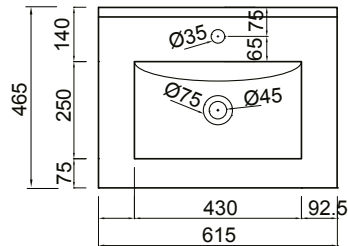

DESCRIPTION

Zara 600 Floor Standing Vanity - 2 Drawers, White / Melamine

PRODUCT CODE

Z60D2FL /
Z60D2FLM

FEATURES

- Dimensions - W 615mm x H 818mm x D 465mm
- Available in White or Melamine* finishes.
- White Paint - The paint used on our products is polyurethane or UV based. It is five times harder and more durable than lacquer finishes.
- Melamine - Stunning timber effect finishes. Our wood grain melamine is a low-pressure laminate, made to be elegant, durable and low-maintenance.
- Soft-close drawers.
- Unit includes a top, cabinet and a Box Handle (H1).
- Other handle options also available in Mini Semi Handle (H4) and Semi Handle (H2)*.

NOTES

*Non-stock item. *Additional cost for Semi Handle (H2) option.
Excludes tap ware & accessories. See reverse page for technical drawings.

DESCRIPTION

Zara 600 Floor Standing Vanity - 2 Drawers, White / Melamine

PRODUCT CODE

Z60D2FL /
Z60D2FLM

TECHNICAL DRAWINGS

Top

Back

Front

Side Section

Top Section of Drawer

NOTES

Drawing indicates the technical measurement only and is not a reflection of how the unit will look. Sizes are nominal only. All drawings in millimeters. Drawings not to scale.