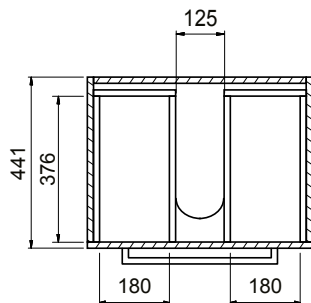

DESCRIPTION

Zara 600 Floor Standing Vanity - 2 Drawers, White / Melamine

PRODUCT CODE

Z60D2FL /
Z60D2FLM

FEATURES

- Dimensions - W 615mm x H 818mm x D 465mm
- Available in White or Melamine* finishes.
- White Paint - The paint used on our products is polyurethane or UV based. It is five times harder and more durable than lacquer finishes.
- Melamine - Stunning timber effect finishes. Our wood grain melamine is a low-pressure laminate, made to be elegant, durable and low-maintenance.
- Soft-close drawers.
- Unit includes a top, cabinet and a Box Handle (H1).
- Other handle options also available in Mini Semi Handle (H4) and Semi Handle (H2)*.

PRODUCT CODE

Z60D2FL /
Z60D2FLM

TECHNICAL DRAWINGS

Top

Back

Front

Side Section

Top Section of Drawer

NOTES

Drawing indicates the technical measurement only and is not a reflection of how the unit will look. Sizes are nominal only. All drawings in millimeters. Drawings not to scale.