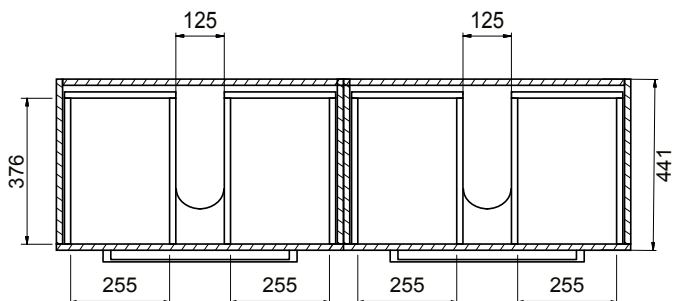

DESCRIPTION

Zara 1200 Wall-Hung Vanity - Double Bowl, 2 Drawers (side-by-side), White / Melamine

PRODUCT CODE

Z1502DWH /
Z1502DWHM

FEATURES

- Dimensions - W 1515 x H 468 x D 465mm
- Available in White or Melamine* finishes.
- White Paint - The paint used on our products is polyurethane or UV based. It is five times harder and more durable than lacquer finishes.
- Melamine - Stunning timber effect finishes. Our wood grain melamine is a low-pressure laminate, made to be elegant, durable and low-maintenance.
- Soft-close drawers.
- Unit includes a top, cabinet and a Box Handle (H1).
- Other handle options also available in Mini Semi Handle (H4) and Semi Handle (H2).

NOTES

*Non-stock item.

Excludes tap ware & accessories. See reverse page for technical drawings.

DESCRIPTION

Zara 1200 Wall-Hung Vanity - Double Bowl, 2 Drawers (side-by-side), White / Melamine

PRODUCT CODE

Z1502DWH /
Z1502DWHM

TECHNICAL DRAWINGS

Top

Back

Front

Side Section

Top Section of Drawer

NOTES

Drawing indicates the technical measurement only and is not a reflection of how the unit will look. Sizes are nominal only. All drawings in millimeters. Drawings not to scale.