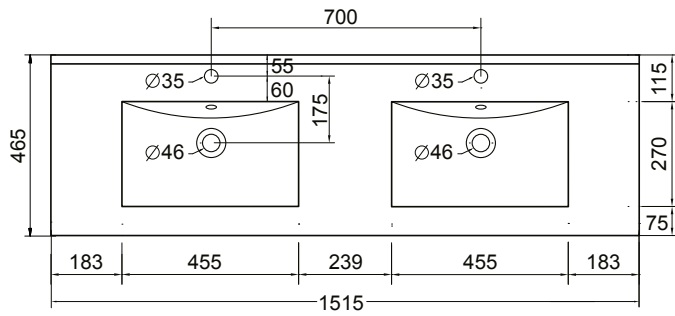

DESCRIPTION

Zara 1200 Wall-Hung Vanity - Double Bowl, 2 Drawers (side-by-side), White / Melamine

PRODUCT CODE

Z1502DWH /
Z1502DWHM

FEATURES

- Dimensions - W 1515 x H 468 x D 465mm
- Available in White or Melamine* finishes.
- White Paint - The paint used on our products is polyurethane or UV based. It is five times harder and more durable than lacquer finishes.
- Melamine - Stunning timber effect finishes. Our wood grain melamine is a low-pressure laminate, made to be elegant, durable and low-maintenance.
- Soft-close drawers.
- Unit includes a top, cabinet and a Box Handle (H1).
- Other handle options also available in Mini Semi Handle (H4) and Semi Handle (H2).

NOTES

*Non-stock item.

Excludes tap ware & accessories. See reverse page for technical drawings.

DESCRIPTION

Zara 1200 Wall-Hung Vanity - Double Bowl, 2 Drawers (side-by-side), White / Melamine

PRODUCT CODE

Z1502DWH /
Z1502DWHM

TECHNICAL DRAWINGS

Top

Back

Front

Side Section

Top Section of Drawer

NOTES

Drawing indicates the technical measurement only and is not a reflection of how the unit will look. Sizes are nominal only. All drawings in millimeters. Drawings not to scale.