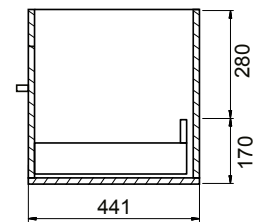

DESCRIPTION

Zara 1200 Wall-Hung Vanity - Double Bowl, 2 Drawers (side-by-side), White / Melamine

PRODUCT CODE

Z1502DWH /
Z1502DWHM

FEATURES

- Dimensions - W 1515 x H 468 x D 465mm
- Available in White or Melamine* finishes.
- White Paint - The paint used on our products is polyurethane or UV based. It is five times harder and more durable than lacquer finishes.
- Melamine - Stunning timber effect finishes. Our wood grain melamine is a low-pressure laminate, made to be elegant, durable and low-maintenance.
- Soft-close drawers.
- Unit includes a top, cabinet and a Box Handle (H1).
- Other handle options also available in Mini Semi Handle (H4) and Semi Handle (H2).

Z1502DWH /
Z1502DWHM

TECHNICAL DRAWINGS

Top

Back

Front

Side Section

Top Section of Drawer

NOTES

Drawing indicates the technical measurement only and is not a reflection of how the unit will look. Sizes are nominal only. All drawings in millimeters. Drawings not to scale.