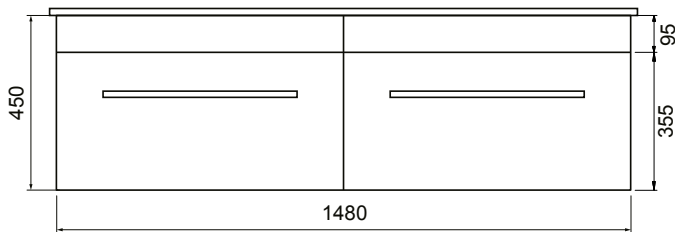

DESCRIPTION

Zara 1200 Wall-Hung Vanity - Double Bowl, 2 Drawers (side-by-side), White / Melamine

PRODUCT CODE

Z1502DWH /
Z1502DWHM

FEATURES

- Dimensions - W 1515 x H 468 x D 465mm
- Available in White or Melamine* finishes.
- White Paint - The paint used on our products is polyurethane or UV based. It is five times harder and more durable than lacquer finishes.
- Melamine - Stunning timber effect finishes. Our wood grain melamine is a low-pressure laminate, made to be elegant, durable and low-maintenance.
- Soft-close drawers.
- Unit includes a top, cabinet and a Box Handle (H1).
- Other handle options also available in Mini Semi Handle (H4) and Semi Handle (H2).

NOTES

*Non-stock item.

Excludes tap ware & accessories. See reverse page for technical drawings.

DESCRIPTION

Zara 1200 Wall-Hung Vanity - Double Bowl, 2 Drawers (side-by-side), White / Melamine

PRODUCT CODE

Z1502DWH /
Z1502DWHM

TECHNICAL DRAWINGS

Top

Back

Front

Side Section

Top Section of Drawer

NOTES

Drawing indicates the technical measurement only and is not a reflection of how the unit will look. Sizes are nominal only. All drawings in millimeters. Drawings not to scale.