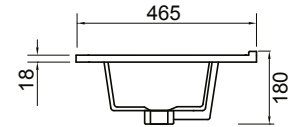

DESCRIPTION

Zara 1200 Wall-Hung Vanity - Double Bowl, 2 Drawers (side-by-side), White / Melamine

PRODUCT CODE

Z1502DWH /
Z1502DWHM

FEATURES

- Dimensions - W 1515 x H 468 x D 465mm
- Available in White or Melamine* finishes.
- White Paint - The paint used on our products is polyurethane or UV based. It is five times harder and more durable than lacquer finishes.
- Melamine - Stunning timber effect finishes. Our wood grain melamine is a low-pressure laminate, made to be elegant, durable and low-maintenance.
- Soft-close drawers.
- Unit includes a top, cabinet and a Box Handle (H1).
- Other handle options also available in Mini Semi Handle (H4) and Semi Handle (H2).

NOTES

*Non-stock item.

Excludes tap ware & accessories. See reverse page for technical drawings.

DESCRIPTION

Zara 1200 Wall-Hung Vanity - Double Bowl, 2 Drawers (side-by-side), White / Melamine

PRODUCT CODE

Z1502DWH /
Z1502DWHM

TECHNICAL DRAWINGS

Top

Back

Front

Side Section

Top Section of Drawer

NOTES

Drawing indicates the technical measurement only and is not a reflection of how the unit will look. Sizes are nominal only. All drawings in millimeters. Drawings not to scale.