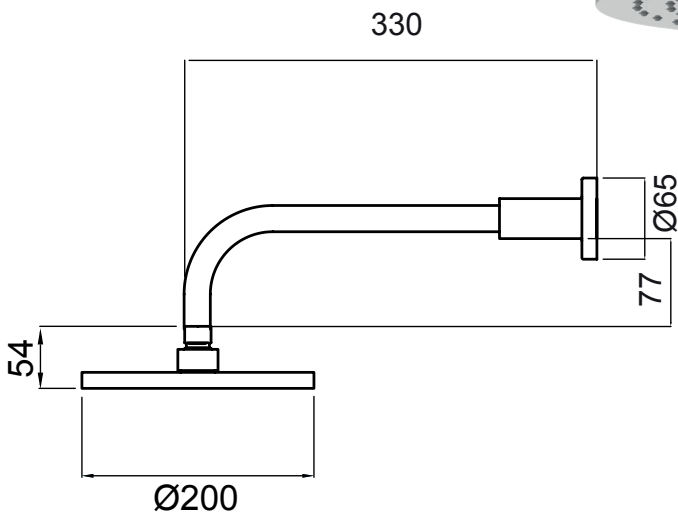

WAIRERE 200MM OVERHEAD SHOWER ON WALL ARM

FUNCTION: Single

INSTALL METHOD: Screw-off, Screw-on

SUPPLY: Mains Pressure

CONNECTIONS: 1/2" BSP Female

WORKING PRESSURE: 150 – 500 kpa

OPERATING TEMPERATURE: Recommended 50°C**

**Refer AS/NZS 3500

- Single function 200mm round faceplate
- Rub clean silicon jets on the faceplate helps to eliminate the build-up of limescale & calcium deposits
- Brass, adjustable ball joint connection
- High quality 330mm brass arm with stylish wall plate
- Easy screw-off, screw-on installation with no drilling required
- Available in matte black WIOSBK