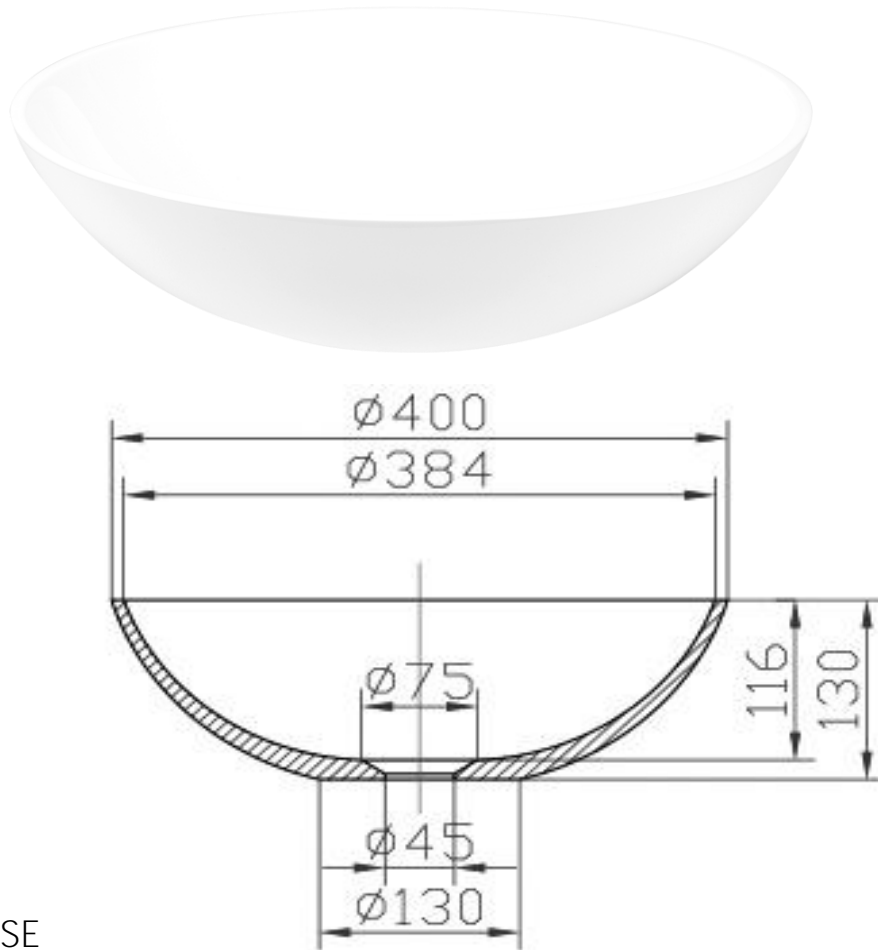

iStone Round Basin

WD38499WH

iStone Round Basin 400 x 130mm Gloss White

400mm diameter x 130mm high

Made from a solid homogeneous composite material which is dimensionally accurate, inert, non toxic, durable and repairable.

Note: Clikclak wastes are sold separately

CARE AND USE

iStone Basins

iStone composite stone basins should be wiped clean regularly and are best cleaned with cream or mild abrasive cleaners. Do not use harsh abrasives on the basin surfaces.

LIMITED PRODUCT WARRANTIES

To be read in conjunction with and subject to all terms and conditions contained in the Waterware 'Producer Statement' available on-line (<http://www.waterware.co.nz/media-downloads>) From date of purchase, Waterware Services warrants products from the following categories to be free from manufacturing defect subject to exclusions (if applicable):

Category	Domestic Installations	Commercial Installations	Exclusions	Wels
Basins	5 years parts and labour	1 years parts and labour	None	Not required