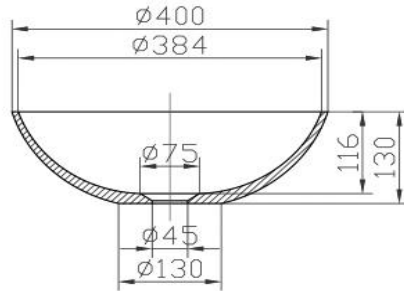

iStone Round Basin

WD38499MG

iStone Round Basin 400 x 130mm Metallic Gold

iStone round basin with metallic gold outside edge with matte white inner

400mm diameter x 130mm high

Note: Clikclak wastes are sold separately