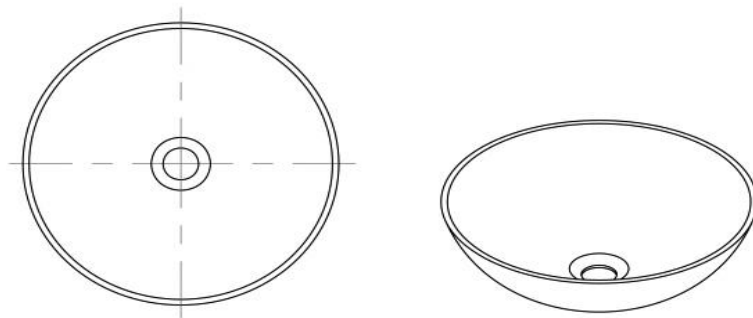

iStone Round Basin

WD38499MG

iStone Round Basin 400 x 130mm Metallic Gold

iStone round basin with metallic gold outside edge with matte white inner

400mm diameter x 130mm high

Note: Clikclak wastes are sold separately