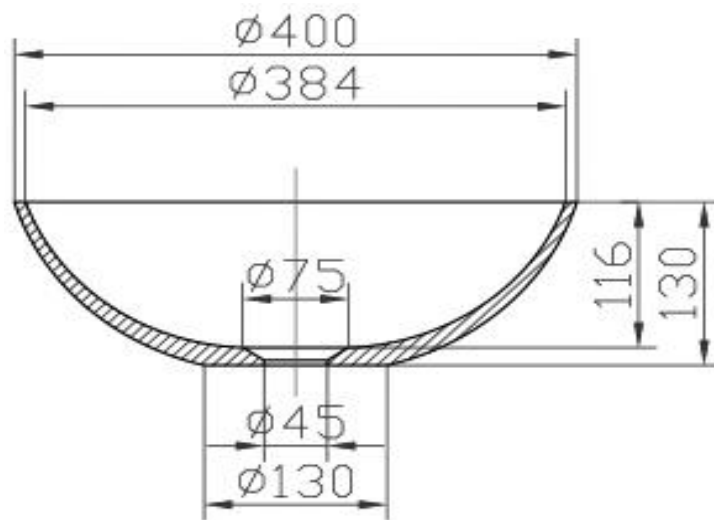

iStone Round Basin

WD38499MB

iStone Round Basin 400 x 130mm Natural Marble

Natural Marble Stone basin 400mm diameter x 130mm high

Note: As marble is a natural stone, there may be slight variations in each individual basin's appearance

Because marble is a natural product it is therefore subject to colour variations, crystallization marks and surface variations.

This is part of the natural beauty of the stone. Marble is easy to maintain, however, with the surface being porous it does need a little care.

CARE AND USE

Marble and Natural Stone

Marble is very easy to maintain, however with the surface being porous it does need a little care. A regular quick wipe with a clean cloth & tap water, or methylated spirits dabbed on to a clean cloth, or dishwashing liquid and warm water can be used. This will break down greasy and oily residue from grooming products.

LIMITED PRODUCT WARRANTIES

To be read in conjunction with and subject to all terms and conditions contained in the Waterware 'Producer Statement' available on-line (<http://www.waterware.co.nz/media-downloads>) From date of purchase, Waterware Services warrants products from the following categories to be free from manufacturing defect subject to exclusions (if applicable):

Category	Domestic Installations	Commercial Installations	Exclusions	Wels
Basins	5 years parts and labour	1 years parts and labour	None	Not required