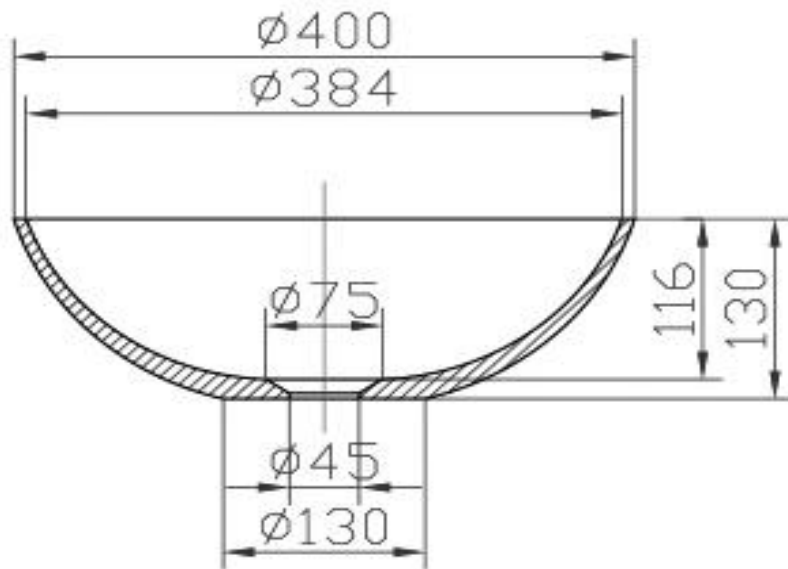

iStone Round Basin

WD38499CQ

iStone Round Basin 400 x 130mm Carbon Quartz

400mm diameter x 130mm high

Made from a solid homogeneous composite material which is dimensionally accurate, inert, non toxic, durable and repairable.

Note: Clikclak wastes are sold separately

CARE AND USE

iStone Basins

iStone composite stone basins should be wiped clean regularly and are best cleaned with cream or mild abrasive cleaners. Do not use harsh abrasives on the basin surfaces.

LIMITED PRODUCT WARRANTIES

To be read in conjunction with and subject to all terms and conditions contained in the Waterware 'Producer Statement' available on-line (<http://www.waterware.co.nz/media-downloads>) From date of purchase, Waterware Services warrants products from the following categories to be free from manufacturing defect subject to exclusions (if applicable):

Category	Domestic Installations	Commercial Installations	Exclusions	Wels
Basins	5 years parts and labour	1 years parts and labour	None	Not required