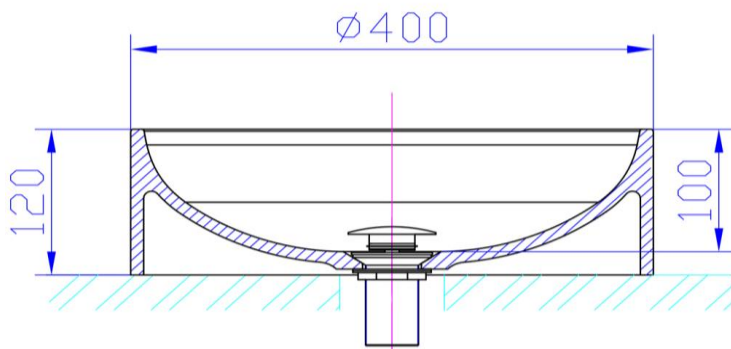

iStone Round Basin

WD38245WH

iStone Round Basin 400 x 105mm Gloss White

iStone gloss white round basin
400mm x 110mm high

Made from solid translucent acrylic which is dimensionally accurate, non toxic and durable.

Note: Klikklak wastes are sold separately

CARE AND USE

iStone Basins

iStone composite stone basins should be wiped clean regularly and are best cleaned with cream or mild abrasive cleaners. Do not use harsh abrasives on the basin surfaces.

LIMITED PRODUCT WARRANTIES

To be read in conjunction with and subject to all terms and conditions contained in the Waterware 'Producer Statement' available on-line (<http://www.waterware.co.nz/media-downloads>) From date of purchase, Waterware Services warrants products from the following categories to be free from manufacturing defect subject to exclusions (if applicable):

Category	Domestic Installations	Commercial Installations	Exclusions	Wels
Basins	5 years parts and labour	1 years parts and labour	None	Not required