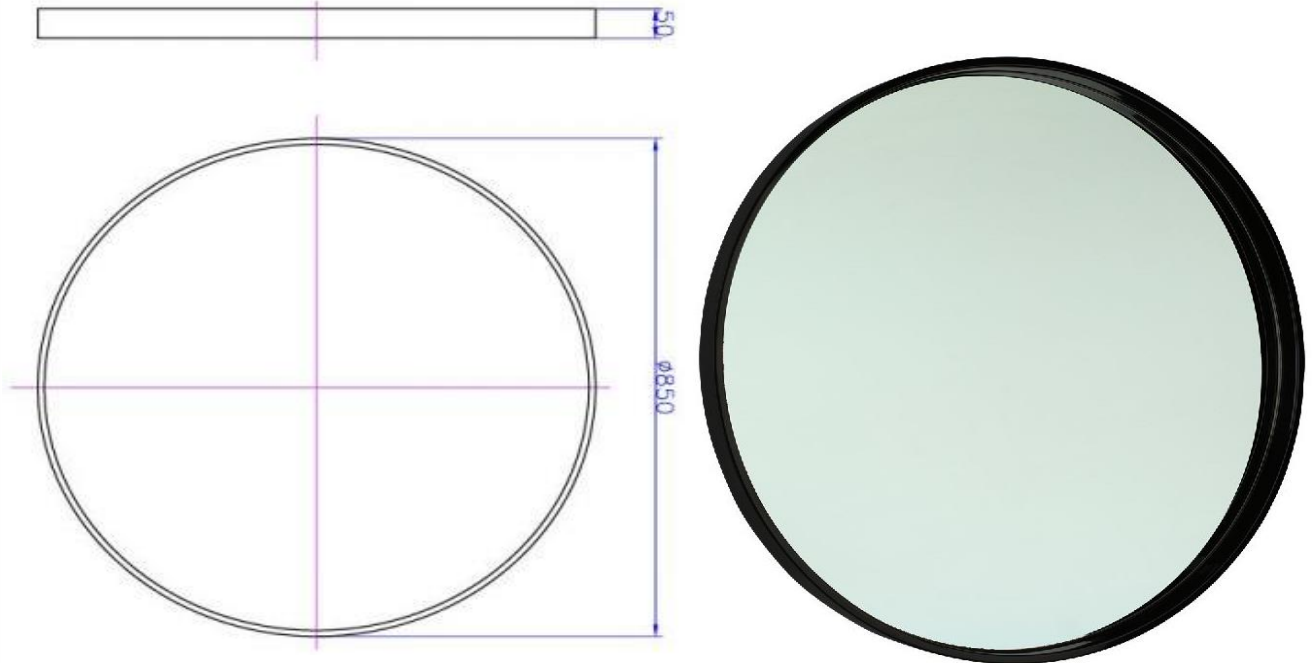

850mm Round Mirror

WD2939MBL

850mm Round Mirror Matte Black

iStone round mirror in a matte black frame

The frame is made from solid surface engineered stone
850mm diameter

CARE AND USE

Mirrors

For best results use a moistened microfibre cloth to remove dry dirt or grime, followed by cleaning with a dry microfibre cloth. Avoid using alkaline (ammonia) or acid (vinegar) based products you not only risk damaging the silvered backing of the mirror, but also tend to leave behind streaks and smears.