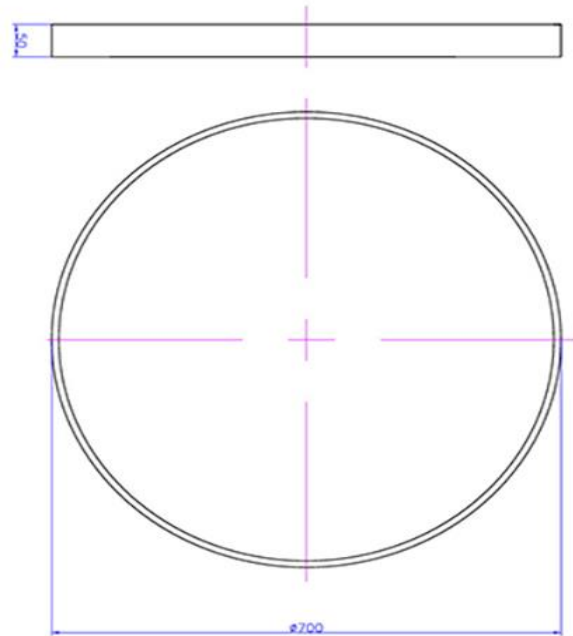

iStone 700mm Round Mirror

WD2904MW

700mm Round Mirror Matte White

iStone round mirror in a painted matte white frame

The frame is made from solid surface engineered stone
700mm in diameter

CARE AND USE

Mirrors