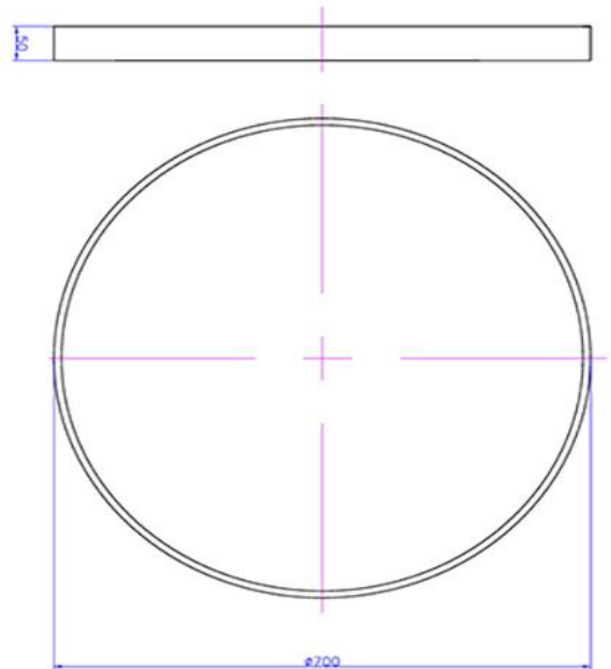

iStone 700mm Round Mirror

WD2904MBL

700mm Round Mirror Matte Black

iStone round mirror in a painted matte black frame

The frame is made from solid surface engineered stone
700mm in diameter

CARE AND USE

Mirrors