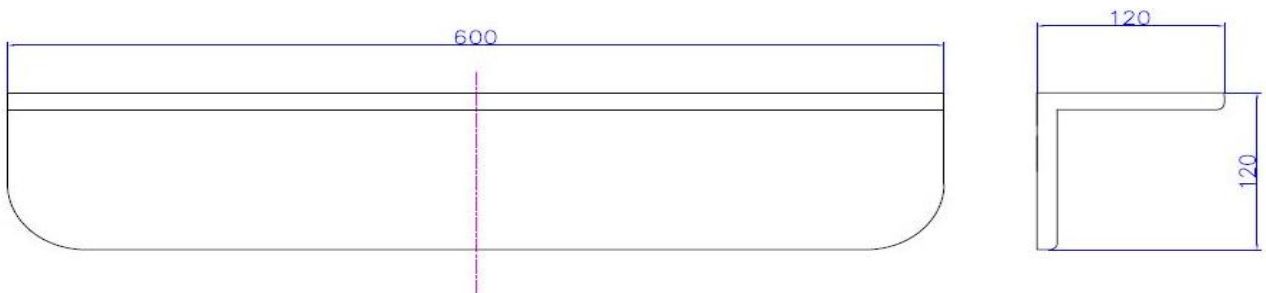

iStone Flippable Shelf

WDO141WH

iStone Flippable 600mm Shelf Gloss White

iStone 600mm sturdy gloss white stone resin shelf.
 Can be flipped so the wall mount surface is above or below the shelf.
 Comes with concealed wall mounting brackets.
 600mm long x 120mm deep