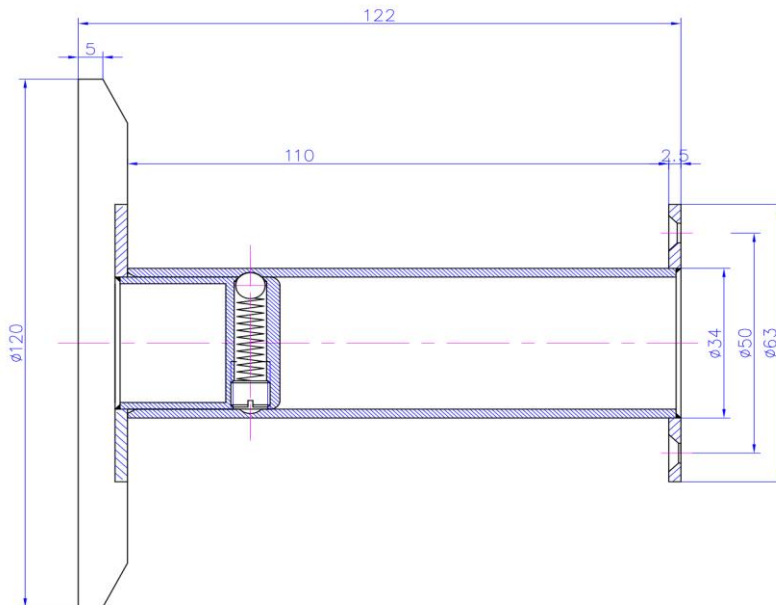

iStone Toilet Roll Holder

WD01158MW

iStone Toilet Roll Holder Matte White

Wall mounted toilet roll holder in a matte white finish.
Made from solid surface engineered stone

CARE AND USE

Matte stone resin basins and baths