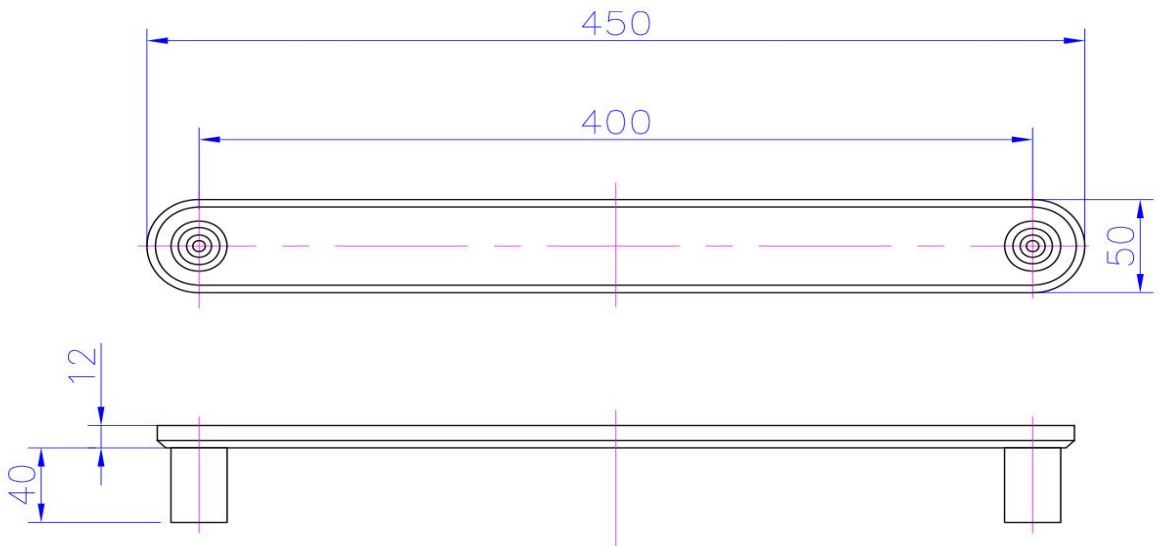

## iStone Towel Rail

WD01154MW

iStone Towel Rail 450mm Matte White

Wall mounted towel rail 450mm length in matte white

Made from solid surface engineered stone