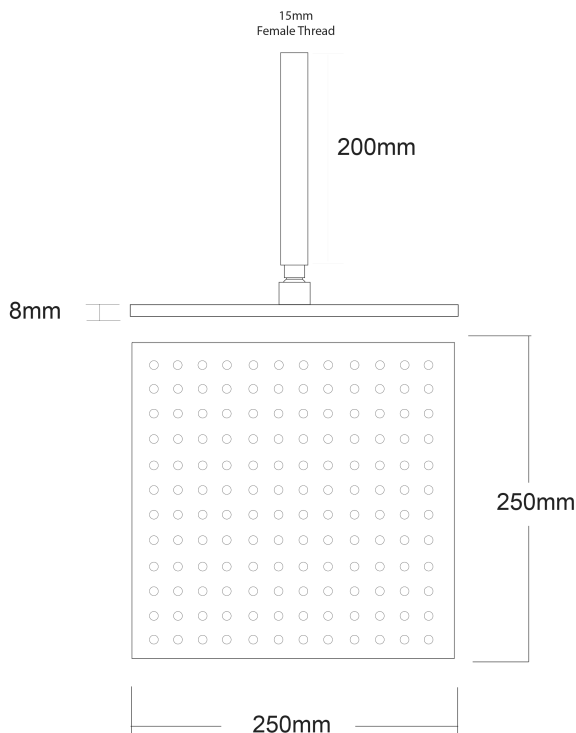

Voda Shower Drencher (Square) – Ceiling Mount

PRODUCT CODE	VECL81SCBB
COLOUR/FINISHES	Brushed Brass (PVD) Chrome Brushed Gunmetal (PVD) Matte Black Brushed Copper (PVD) Brushed Nickel (PVD) Brushed Brass (PVD)
DRENCHER DIMENSIONS	250 x 250mm
ARM LENGTH	200mm
FEATURES	Adjustable angle Drencher head
PRESSURE TYPE	Mains Pressure only
MINIMUM PRESSURE	150kPa
WELS RATING - MAINS PRESSURE	3 Star (6.5L/min)
MAXIMUM PRESSURE	500kPa (As per NZ Building Code AS/NZ 3500.1)
MAXIMUM TEMPERATURE	65°C
PLUMBING CONNECTION	15mm

Specifications and dimensions correct at time of publication however are subject to change without notice.

Please refer to physical product prior to installation.

Installation instructions for this product are available from the product page on vodaplumbingware.co.nz