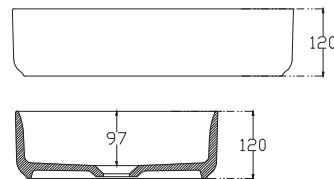

SPECIFICATION SHEET

Vega 750mm 2 Drawer Wall Vanity

Features

- Wall Hung
- Full Extension Soft Close Drawers
- Negative detail finger pull with extrusion
- Cabinet:
White - 2-Pack Urethane on MRF
Colour - Laminate Finish
- Slab Top Options:
20mm Quartz Top
35mm StoneCast Top
- Dimensions: H670/685 x W750 x D465
- Plumbing provision has been allowed for with a 60mm space behind lower drawer. Note lower drawer DOES NOT have a plumbing cutout and is designed to offer full storage space

SPECIFICATION SHEET

Slab Top & Vessel Basin Options

Slab Top

StoneCast 35mm - Code: ST
Quartz 20mm - Code: BP (Black Pearl) or HY (Himalaya)

Available in sizes:
750, 900, 1200

Vessel Basin Options

Quarto Round 310mm

H110 x W310
White - Code: A
Black - Code: E

Toni Round 360mm

H120 x W360
White - Code: B

Toni Oval

White
H120 x W360 x L500
Code: C

Toni Rectangular

White
H120 x W360 x L500
Code: D

Quarto Round 360mm