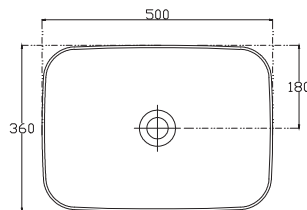

SPECIFICATION SHEET

Vega 750mm 2 Drawer Wall Vanity

Features

- Wall Hung
- Full Extension Soft Close Drawers
- Negative detail finger pull with extrusion
- Cabinet:
White - 2-Pack Urethane on MRF
Colour - Laminate Finish
- Slab Top Options:
20mm Quartz Top
35mm StoneCast Top
- Dimensions: H670/685 x W750 x D465
- Plumbing provision has been allowed for with a 60mm space behind lower drawer. Note lower drawer DOES NOT have a plumbing cutout and is designed to offer full storage space

SPECIFICATION SHEET

Slab Top & Vessel Basin Options

Slab Top

StoneCast 35mm - Code: ST
Quartz 20mm - Code: BP (Black Pearl) or HY (Himalaya)

Available in sizes:
750, 900, 1200

Vessel Basin Options

Quarto Round 310mm

H110 x W310
White - Code: A
Black - Code: E

Toni Round 360mm

H120 x W360
White - Code: B

Toni Oval

White
H120 x W360 x L500
Code: C

Toni Rectangular

White
H120 x W360 x L500
Code: D

Quarto Round 360mm