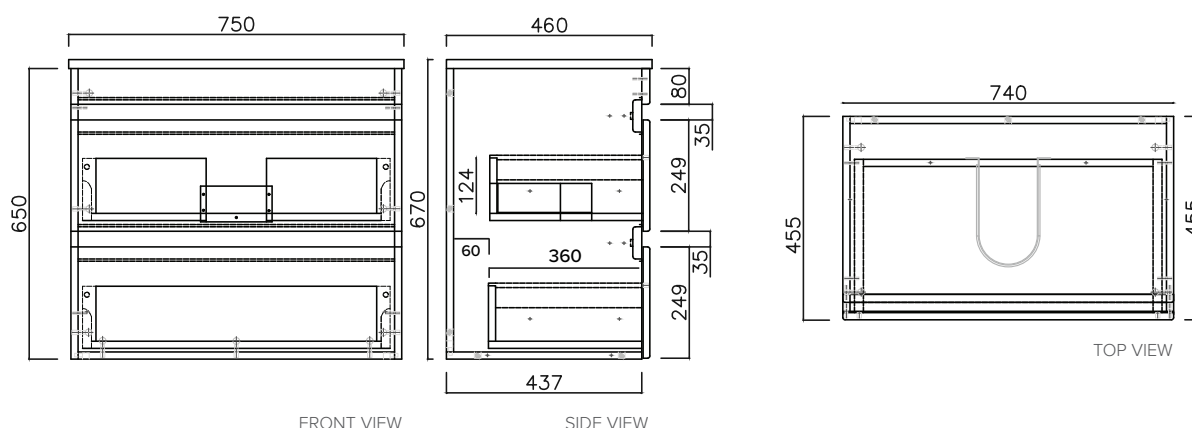

SPECIFICATION SHEET

Vega 750mm 2 Drawer Wall Vanity

Features

- Wall Hung
- Full Extension Soft Close Drawers
- Negative detail finger pull with extrusion
- Cabinet:
White - 2-Pack Urethane on MRF
Colour - Laminate Finish
- Slab Top Options:
20mm Quartz Top
35mm StoneCast Top
- Dimensions: H670/685 x W750 x D465
- Plumbing provision has been allowed for with a 60mm space behind lower drawer. Note lower drawer DOES NOT have a plumbing cutout and is designed to offer full storage space

SPECIFICATION SHEET

Slab Top & Vessel Basin Options

Slab Top

StoneCast 35mm - Code: ST
Quartz 20mm - Code: BP (Black Pearl) or HY (Himalaya)

Available in sizes:
750, 900, 1200

Vessel Basin Options

Quarto Round 310mm

H110 x W310
White - Code: A
Black - Code: E

Toni Round 360mm

H120 x W360
White - Code: B

Toni Oval

White
H120 x W360 x L500
Code: C

Toni Rectangular

White
H120 x W360 x L500
Code: D

Quarto Round 360mm

H120 x W360
Black - Code: F