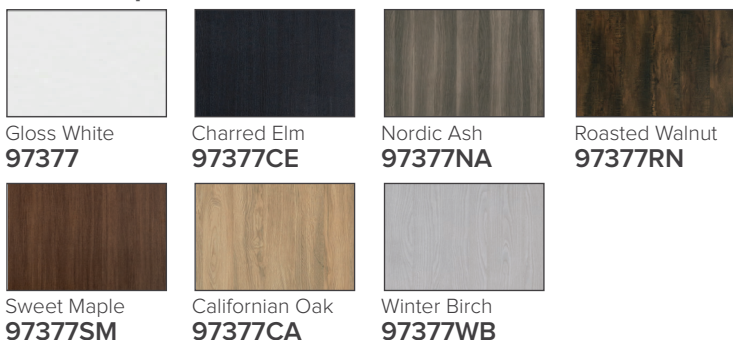

SPECIFICATION SHEET

Vega 750mm 2 Drawer Wall Vanity

Features

- Wall Hung
- Full Extension Soft Close Drawers
- Negative detail finger pull with extrusion
- Cabinet:
White - 2-Pack Urethane on MRF
Colour - Laminate Finish
- Slab Top Options:
20mm Quartz Top
35mm StoneCast Top
- Dimensions: H670/685 x W750 x D465
- Plumbing provision has been allowed for with a 60mm space behind lower drawer. Note lower drawer DOES NOT have a plumbing cutout and is designed to offer full storage space

Cabinet Options

StoneCast & Quartz Slab Top Options

Note: To order a Slab Top, add the slab top code to the cabinet code.

Technical Details

Note: All measurements shown are in millimetres. Sizes are nominal.

SPECIFICATION SHEET

Slab Top & Vessel Basin Options

Slab Top

StoneCast 35mm - Code: ST
Quartz 20mm - Code: BP (Black Pearl) or HY (Himalaya)

Available in sizes:
750, 900, 1200

Vessel Basin Options

Quarto Round 310mm