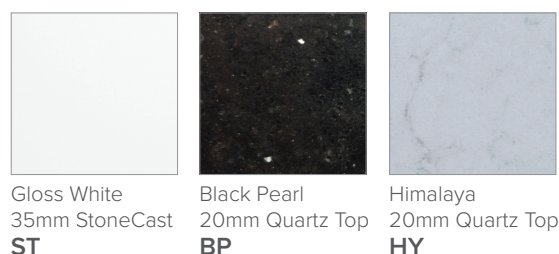

StoneCast & Quartz Slab Top Options