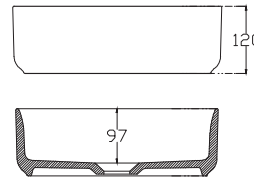

SPECIFICATION SHEET

Vega 750mm 2 Drawer Wall Vanity

Features

- Wall Hung
- Full Extension Soft Close Drawers
- Negative detail finger pull with extrusion
- Cabinet:
White - 2-Pack Urethane on MRF
Colour - Laminate Finish
- Slab Top Options:
20mm Quartz Top
35mm StoneCast Top
- Dimensions: H670/685 x W750 x D465
- Plumbing provision has been allowed for with a 60mm space behind lower drawer. Note lower drawer DOES NOT have a plumbing cutout and is designed to offer full storage space

SPECIFICATION SHEET

Slab Top & Vessel Basin Options

Slab Top

StoneCast 35mm - Code: ST
Quartz 20mm - Code: BP (Black Pearl) or HY (Himalaya)

Available in sizes:
750, 900, 1200

Vessel Basin Options

Quarto Round 310mm

H110 x W310
White - Code: A
Black - Code: E

Toni Round 360mm

H120 x W360
White - Code: B

Toni Oval

White
H120 x W360 x L500
Code: C

Toni Rectangular

White
H120 x W360 x L500
Code: D

Quarto Round 360mm