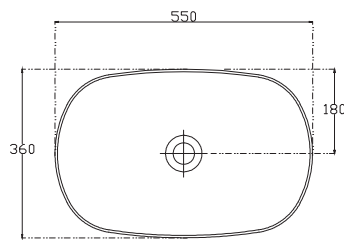

SPECIFICATION SHEET

Vega 750mm 2 Drawer Wall Vanity

Features

- Wall Hung
- Full Extension Soft Close Drawers
- Negative detail finger pull with extrusion
- Cabinet:
White - 2-Pack Urethane on MRF
Colour - Laminate Finish
- Slab Top Options:
20mm Quartz Top
35mm StoneCast Top
- Dimensions: H670/685 x W750 x D465
- Plumbing provision has been allowed for with a 60mm space behind lower drawer. Note lower drawer DOES NOT have a plumbing cutout and is designed to offer full storage space

SPECIFICATION SHEET

Slab Top & Vessel Basin Options

Slab Top

StoneCast 35mm - Code: ST
Quartz 20mm - Code: BP (Black Pearl) or HY (Himalaya)

Available in sizes:
750, 900, 1200

Vessel Basin Options

Quarto Round 310mm

H110 x W310
White - Code: A
Black - Code: E

Toni Round 360mm

H120 x W360
White - Code: B

Toni Oval

White
H120 x W360 x L500
Code: C

Toni Rectangular

White
H120 x W360 x L500
Code: D

Quarto Round 360mm