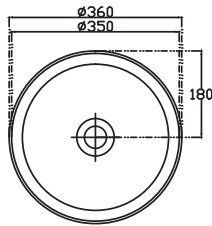

SPECIFICATION SHEET

Vega 750mm 2 Drawer Wall Vanity

Features

- Wall Hung
- Full Extension Soft Close Drawers
- Negative detail finger pull with extrusion
- Cabinet:
White - 2-Pack Urethane on MRF
Colour - Laminate Finish
- Slab Top Options:
20mm Quartz Top
35mm StoneCast Top
- Dimensions: H670/685 x W750 x D465
- Plumbing provision has been allowed for with a 60mm space behind lower drawer. Note lower drawer DOES NOT have a plumbing cutout and is designed to offer full storage space

SPECIFICATION SHEET

Slab Top & Vessel Basin Options

Slab Top

StoneCast 35mm - Code: ST
Quartz 20mm - Code: BP (Black Pearl) or HY (Himalaya)

Available in sizes:
750, 900, 1200

Vessel Basin Options

Quarto Round 310mm

H110 x W310
White - Code: A
Black - Code: E

Toni Round 360mm

H120 x W360
White - Code: B

Toni Oval

White
H120 x W360 x L500
Code: C

Toni Rectangular

White
H120 x W360 x L500
Code: D

Quarto Round 360mm