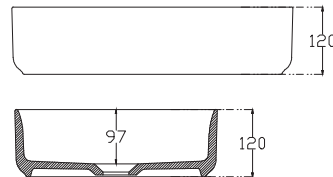

SPECIFICATION SHEET

Vega 750mm 2 Drawer Wall Vanity

Features

- Wall Hung
- Full Extension Soft Close Drawers
- Negative detail finger pull with extrusion
- Cabinet:
White - 2-Pack Urethane on MRF
Colour - Laminate Finish
- Slab Top Options:
20mm Quartz Top
35mm StoneCast Top
- Dimensions: H670/685 x W750 x D465
- Plumbing provision has been allowed for with a 60mm space behind lower drawer. Note lower drawer DOES NOT have a plumbing cutout and is designed to offer full storage space

SPECIFICATION SHEET

Slab Top & Vessel Basin Options

Slab Top

StoneCast 35mm - Code: ST
Quartz 20mm - Code: BP (Black Pearl) or HY (Himalaya)

Available in sizes:
750, 900, 1200

Vessel Basin Options

Quarto Round 310mm

H110 x W310
White - Code: A
Black - Code: E

Toni Round 360mm

H120 x W360
White - Code: B

Toni Oval

White
H120 x W360 x L500
Code: C

Toni Rectangular

White
H120 x W360 x L500
Code: D

Quarto Round 360mm