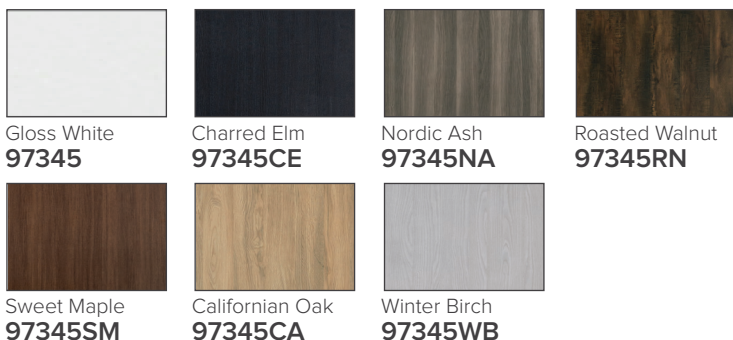

SPECIFICATION SHEET

Vega 1500mm 4 Drawer Double Basin Wall Vanity

Features

- Wall Hung
- Full Extension Soft Close Drawers
- Negative detail finger pull with extrusion
- Cabinet:
White - 2-Pack Urethane on MRF
Colour - Laminate Finish
- Slab Top Options:
20mm Quartz Top
35mm StoneCast Top
- Dimensions: H670/685 x W1500 x D465
- Plumbing provision has been allowed for with a 60mm space behind lower drawers. Note lower drawers DO NOT have a plumbing cutout and are designed to offer full storage space

Cabinet Options

StoneCast & Quartz Slab Top Options

Note: To order a Slab Top, add the slab top code to the cabinet code.

Technical Details

Note: All measurements shown are in millimetres. Sizes are nominal.

SPECIFICATION SHEET

Slab Top & Vessel Basin Options

Slab Top

StoneCast 35mm - Code: ST
Quartz 20mm - Code: BP (Black Pearl) or HY (Himalaya)

Available in sizes:
750, 900, 1200

Vessel Basin Options

Quarto Round 310mm

H110 x W310

White - Code: A
Black - Code: E

Toni Round 360mm

H120 x W360

White - Code: B

Toni Oval

White

H120 x W360 x L550