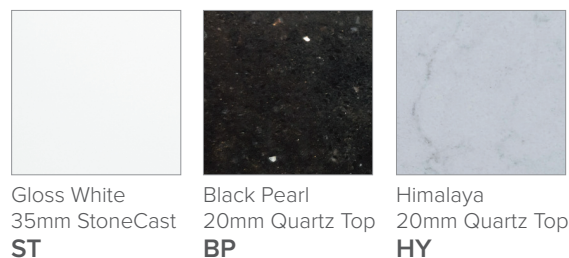

StoneCast & Quartz Slab Top Options