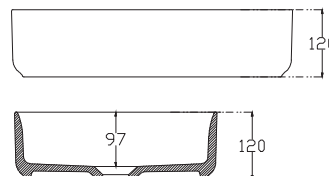

SPECIFICATION SHEET

Vega 1500mm 4 Drawer Double Basin Wall Vanity

Features

- Wall Hung
- Full Extension Soft Close Drawers
- Negative detail finger pull with extrusion
- Cabinet:
White - 2-Pack Urethane on MRF
Colour - Laminate Finish
- Slab Top Options:
20mm Quartz Top
35mm StoneCast Top
- Dimensions: H670/685 x W1500 x D465
- Plumbing provision has been allowed for with a 60mm space behind lower drawers. Note lower drawers DO NOT have a plumbing cutout and are designed to offer full storage space

SPECIFICATION SHEET

Slab Top & Vessel Basin Options

Slab Top

StoneCast 35mm - Code: ST
Quartz 20mm - Code: BP (Black Pearl) or HY (Himalaya)

Available in sizes:
750, 900, 1200

Vessel Basin Options

Quarto Round 310mm

H110 x W310

White - Code: A
Black - Code: E

Toni Round 360mm

H120 x W360

White - Code: B

Toni Oval

White

H120 x W360 x L550

Code: C

Toni Rectangular

White

H120 x W360 x L500

Code: D

Quarto Round 360mm

H120 x W360

Black - Code: F