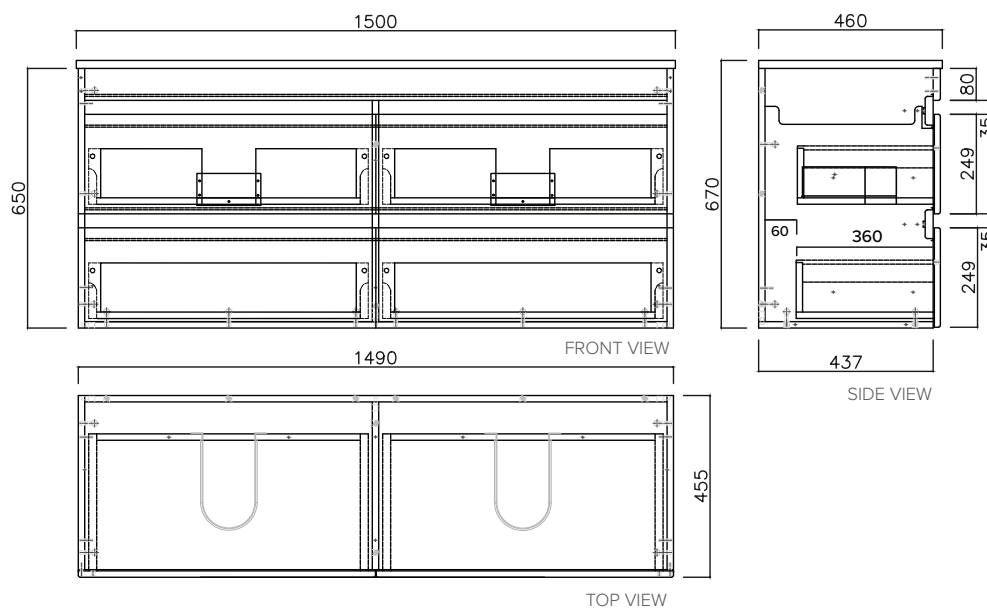

SPECIFICATION SHEET

Vega 1500mm 4 Drawer Double Basin Wall Vanity

Features

- Wall Hung
- Full Extension Soft Close Drawers
- Negative detail finger pull with extrusion
- Cabinet:
White - 2-Pack Urethane on MRF
Colour - Laminate Finish
- Slab Top Options:
20mm Quartz Top
35mm StoneCast Top
- Dimensions: H670/685 x W1500 x D465
- Plumbing provision has been allowed for with a 60mm space behind lower drawers. Note lower drawers DO NOT have a plumbing cutout and are designed to offer full storage space

SPECIFICATION SHEET

Slab Top & Vessel Basin Options

Slab Top

StoneCast 35mm - Code: ST
Quartz 20mm - Code: BP (Black Pearl) or HY (Himalaya)

Available in sizes:
750, 900, 1200

Vessel Basin Options

Quarto Round 310mm

H110 x W310

White - Code: A
Black - Code: E

Toni Round 360mm

H120 x W360

White - Code: B

Toni Oval

White

H120 x W360 x L550

Code: C

Toni Rectangular

White

H120 x W360 x L500

Code: D

Quarto Round 360mm

H120 x W360

Black - Code: F