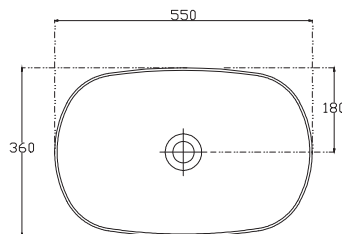

SPECIFICATION SHEET

Vega 1500mm 4 Drawer Double Basin Wall Vanity

Features

- Wall Hung
- Full Extension Soft Close Drawers
- Negative detail finger pull with extrusion
- Cabinet:
White - 2-Pack Urethane on MRF
Colour - Laminate Finish
- Slab Top Options:
20mm Quartz Top
35mm StoneCast Top
- Dimensions: H670/685 x W1500 x D465
- Plumbing provision has been allowed for with a 60mm space behind lower drawers. Note lower drawers DO NOT have a plumbing cutout and are designed to offer full storage space

SPECIFICATION SHEET

Slab Top & Vessel Basin Options

Slab Top

StoneCast 35mm - Code: ST
Quartz 20mm - Code: BP (Black Pearl) or HY (Himalaya)

Available in sizes:
750, 900, 1200

Vessel Basin Options

Quarto Round 310mm

H110 x W310

White - Code: A
Black - Code: E

Toni Round 360mm

H120 x W360

White - Code: B

Toni Oval

White

H120 x W360 x L550

Code: C

Toni Rectangular

White

H120 x W360 x L500

Code: D

Quarto Round 360mm

H120 x W360

Black - Code: F