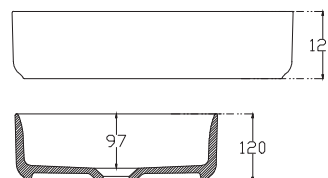

SPECIFICATION SHEET

Vega 1500mm 4 Drawer Double Basin Wall Vanity

Features

- Wall Hung
- Full Extension Soft Close Drawers
- Negative detail finger pull with extrusion
- Cabinet:
White - 2-Pack Urethane on MRF
Colour - Laminate Finish
- Slab Top Options:
20mm Quartz Top
35mm StoneCast Top
- Dimensions: H670/685 x W1500 x D465
- Plumbing provision has been allowed for with a 60mm space behind lower drawers. Note lower drawers DO NOT have a plumbing cutout and are designed to offer full storage space

SPECIFICATION SHEET

Slab Top & Vessel Basin Options

Slab Top

StoneCast 35mm - Code: ST
Quartz 20mm - Code: BP (Black Pearl) or HY (Himalaya)

Available in sizes:
750, 900, 1200

Vessel Basin Options

Quarto Round 310mm

H110 x W310

White - Code: A
Black - Code: E

Toni Round 360mm

H120 x W360

White - Code: B

Toni Oval

White

H120 x W360 x L550

Code: C

Toni Rectangular

White

H120 x W360 x L500

Code: D

Quarto Round 360mm

H120 x W360

Black - Code: F