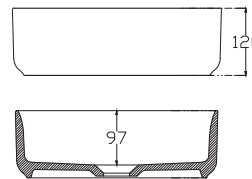

SPECIFICATION SHEET

Vega 1500mm 4 Drawer Double Basin Wall Vanity

Features

- Wall Hung
- Full Extension Soft Close Drawers
- Negative detail finger pull with extrusion
- Cabinet:
White - 2-Pack Urethane on MRF
Colour - Laminate Finish
- Slab Top Options:
20mm Quartz Top
35mm StoneCast Top
- Dimensions: H670/685 x W1500 x D465
- Plumbing provision has been allowed for with a 60mm space behind lower drawers. Note lower drawers DO NOT have a plumbing cutout and are designed to offer full storage space

SPECIFICATION SHEET

Slab Top & Vessel Basin Options

Slab Top

StoneCast 35mm - Code: ST
Quartz 20mm - Code: BP (Black Pearl) or HY (Himalaya)

Available in sizes:
750, 900, 1200

Vessel Basin Options

Quarto Round 310mm

H110 x W310

White - Code: A
Black - Code: E

Toni Round 360mm

H120 x W360

White - Code: B

Toni Oval

White

H120 x W360 x L550

Code: C

Toni Rectangular

White

H120 x W360 x L500

Code: D

Quarto Round 360mm

H120 x W360

Black - Code: F