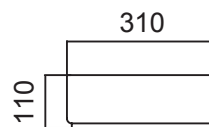

SPECIFICATION SHEET

Slab Top & Vessel Basin Options

Slab Top

StoneCast 35mm - Code: ST
Quartz 20mm - Code: BP (Black Pearl) or HY (Himalaya)

Available in sizes:
750, 900, 1200

Vessel Basin Options

Quarto Round 310mm

H110 x W310

White - Code: A
Black - Code: E

Toni Round 360mm

H120 x W360

White - Code: B

Toni Oval

White

H120 x W360 x L550