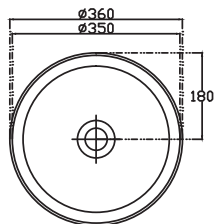

SPECIFICATION SHEET

Vega 1500mm 4 Drawer Double Basin Wall Vanity

Features

- Wall Hung
- Full Extension Soft Close Drawers
- Negative detail finger pull with extrusion
- Cabinet:
White - 2-Pack Urethane on MRF
Colour - Laminate Finish
- Slab Top Options:
20mm Quartz Top
35mm StoneCast Top
- Dimensions: H670/685 x W1500 x D465
- Plumbing provision has been allowed for with a 60mm space behind lower drawers. Note lower drawers DO NOT have a plumbing cutout and are designed to offer full storage space

SPECIFICATION SHEET

Slab Top & Vessel Basin Options

Slab Top

StoneCast 35mm - Code: ST
Quartz 20mm - Code: BP (Black Pearl) or HY (Himalaya)

Available in sizes:
750, 900, 1200

Vessel Basin Options

Quarto Round 310mm

H110 x W310

White - Code: A
Black - Code: E

Toni Round 360mm

H120 x W360

White - Code: B

Toni Oval

White

H120 x W360 x L550

Code: C

Toni Rectangular

White

H120 x W360 x L500

Code: D

Quarto Round 360mm

H120 x W360

Black - Code: F