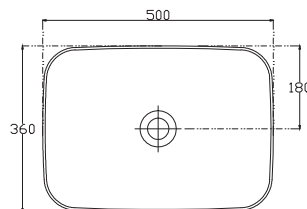

SPECIFICATION SHEET

Vega 1500mm 4 Drawer Double Basin Wall Vanity

Features

- Wall Hung
- Full Extension Soft Close Drawers
- Negative detail finger pull with extrusion
- Cabinet:
White - 2-Pack Urethane on MRF
Colour - Laminate Finish
- Slab Top Options:
20mm Quartz Top
35mm StoneCast Top
- Dimensions: H670/685 x W1500 x D465
- Plumbing provision has been allowed for with a 60mm space behind lower drawers. Note lower drawers DO NOT have a plumbing cutout and are designed to offer full storage space

SPECIFICATION SHEET

Slab Top & Vessel Basin Options

Slab Top

StoneCast 35mm - Code: ST
Quartz 20mm - Code: BP (Black Pearl) or HY (Himalaya)

Available in sizes:
750, 900, 1200

Vessel Basin Options

Quarto Round 310mm

H110 x W310

White - Code: A
Black - Code: E

Toni Round 360mm

H120 x W360

White - Code: B

Toni Oval

White

H120 x W360 x L550

Code: C

Toni Rectangular

White

H120 x W360 x L500

Code: D

Quarto Round 360mm

H120 x W360

Black - Code: F