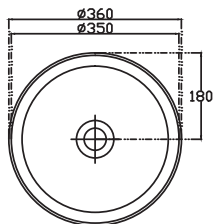

SPECIFICATION SHEET

Vega 1500mm 4 Drawer Double Basin Floor Vanity

Features

- Floorstanding
- Full Extension Soft Close Drawers
- Negative detail finger pull with extrusion
- Cabinet:
White - 2-Pack Urethane on MRF
Colour - Laminate Finish
- Slab Top Options:
20mm Quartz Top
35mm StoneCast Top
- Dimensions: H820/835 x W1500 x D465
- Floor plumbing provision has been allowed for with a 60mm space behind lower drawer. Note lower drawer DOES NOT have a plumbing cutout and is designed to offer full storage space.
- Optional: Floor plumbing waste provision in bottom drawer [88515] - Additional \$75 RRP

SPECIFICATION SHEET

Slab Top & Vessel Basin Options

Slab Top

StoneCast 35mm - Code: ST
Quartz 20mm - Code: BP (Black Pearl) or HY (Himalaya)

Available in sizes:
750, 900, 1200

Vessel Basin Options

Quarto Round 310mm

H110 x W310
White - Code: A
Black - Code: E

Toni Round 360mm

H120 x W360
White - Code: B

Toni Oval

White
H120 x W360 x L500
Code: C

Toni Rectangular

White
H120 x W360 x L500
Code: D

Quarto Round 360mm