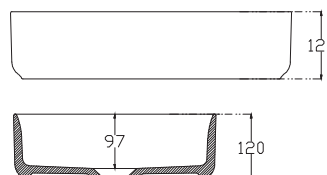

SPECIFICATION SHEET

Vega 1500mm 4 Drawer Double Basin Floor Vanity

Features

- Floorstanding
- Full Extension Soft Close Drawers
- Negative detail finger pull with extrusion
- Cabinet:
White - 2-Pack Urethane on MRF
Colour - Laminate Finish
- Slab Top Options:
20mm Quartz Top
35mm StoneCast Top
- Dimensions: H820/835 x W1500 x D465
- Floor plumbing provision has been allowed for with a 60mm space behind lower drawer. Note lower drawer DOES NOT have a plumbing cutout and is designed to offer full storage space.
- Optional: Floor plumbing waste provision in bottom drawer [88515] - Additional \$75 RRP

SPECIFICATION SHEET

Slab Top & Vessel Basin Options

Slab Top

StoneCast 35mm - Code: ST
Quartz 20mm - Code: BP (Black Pearl) or HY (Himalaya)

Available in sizes:
750, 900, 1200

Vessel Basin Options

Quarto Round 310mm

H110 x W310
White - Code: A
Black - Code: E

Toni Round 360mm

H120 x W360
White - Code: B

Toni Oval

White
H120 x W360 x L500
Code: C

Toni Rectangular

White
H120 x W360 x L500
Code: D

Quarto Round 360mm