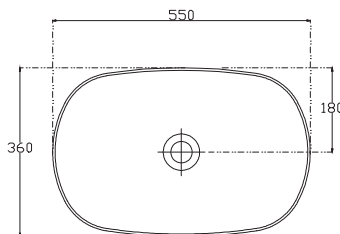

SPECIFICATION SHEET

Vega 1500mm 4 Drawer Double Basin Floor Vanity

Features

- Floorstanding
- Full Extension Soft Close Drawers
- Negative detail finger pull with extrusion
- Cabinet:
White - 2-Pack Urethane on MRF
Colour - Laminate Finish
- Slab Top Options:
20mm Quartz Top
35mm StoneCast Top
- Dimensions: H820/835 x W1500 x D465
- Floor plumbing provision has been allowed for with a 60mm space behind lower drawer. Note lower drawer DOES NOT have a plumbing cutout and is designed to offer full storage space.
- Optional: Floor plumbing waste provision in bottom drawer [88515] - Additional \$75 RRP

SPECIFICATION SHEET

Slab Top & Vessel Basin Options

Slab Top

StoneCast 35mm - Code: ST
Quartz 20mm - Code: BP (Black Pearl) or HY (Himalaya)

Available in sizes:
750, 900, 1200

Vessel Basin Options

Quarto Round 310mm

H110 x W310
White - Code: A
Black - Code: E

Toni Round 360mm

H120 x W360
White - Code: B

Toni Oval

White
H120 x W360 x L500
Code: C

Toni Rectangular

White
H120 x W360 x L500
Code: D

Quarto Round 360mm