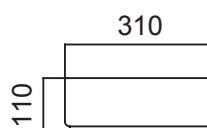

SPECIFICATION SHEET

Slab Top & Vessel Basin Options

Slab Top

StoneCast 35mm - Code: ST
Quartz 20mm - Code: BP (Black Pearl) or HY (Himalaya)

Available in sizes:
750, 900, 1200

Vessel Basin Options

Quarto Round 310mm

H110 x W310
White - Code: A
Black - Code: E

Toni Round 360mm

H120 x W360
White - Code: B

Toni Oval

White
H120 x W360 x L500
Code: C

Toni Rectangular

White
H120 x W360 x L500
Code: D

Quarto Round 360mm