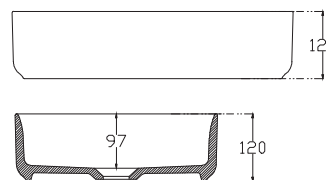

SPECIFICATION SHEET

Vega 1500mm 4 Drawer Double Basin Floor Vanity

Features

- Floorstanding
- Full Extension Soft Close Drawers
- Negative detail finger pull with extrusion
- Cabinet:
White - 2-Pack Urethane on MRF
Colour - Laminate Finish
- Slab Top Options:
20mm Quartz Top
35mm StoneCast Top
- Dimensions: H820/835 x W1500 x D465
- Floor plumbing provision has been allowed for with a 60mm space behind lower drawer. Note lower drawer DOES NOT have a plumbing cutout and is designed to offer full storage space.
- Optional: Floor plumbing waste provision in bottom drawer [88515] - Additional \$75 RRP

SPECIFICATION SHEET

Slab Top & Vessel Basin Options

Slab Top

StoneCast 35mm - Code: ST
Quartz 20mm - Code: BP (Black Pearl) or HY (Himalaya)

Available in sizes:
750, 900, 1200

Vessel Basin Options

Quarto Round 310mm

H110 x W310
White - Code: A
Black - Code: E

Toni Round 360mm

H120 x W360
White - Code: B

Toni Oval

White
H120 x W360 x L500
Code: C

Toni Rectangular

White
H120 x W360 x L500
Code: D

Quarto Round 360mm