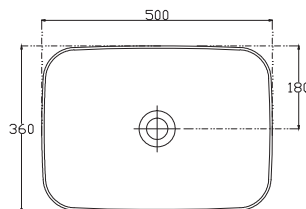

SPECIFICATION SHEET

Vega 1500mm 4 Drawer Double Basin Floor Vanity

Features

- Floorstanding
- Full Extension Soft Close Drawers
- Negative detail finger pull with extrusion
- Cabinet:
White - 2-Pack Urethane on MRF
Colour - Laminate Finish
- Slab Top Options:
20mm Quartz Top
35mm StoneCast Top
- Dimensions: H820/835 x W1500 x D465
- Floor plumbing provision has been allowed for with a 60mm space behind lower drawer. Note lower drawer DOES NOT have a plumbing cutout and is designed to offer full storage space.
- Optional: Floor plumbing waste provision in bottom drawer [88515] - Additional \$75 RRP

SPECIFICATION SHEET

Slab Top & Vessel Basin Options

Slab Top

StoneCast 35mm - Code: ST
Quartz 20mm - Code: BP (Black Pearl) or HY (Himalaya)

Available in sizes:
750, 900, 1200

Vessel Basin Options

Quarto Round 310mm

H110 x W310
White - Code: A
Black - Code: E

Toni Round 360mm

H120 x W360
White - Code: B

Toni Oval

White
H120 x W360 x L500
Code: C

Toni Rectangular

White
H120 x W360 x L500
Code: D

Quarto Round 360mm