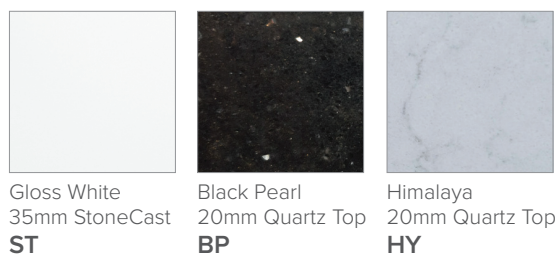

StoneCast & Quartz Slab Top Options