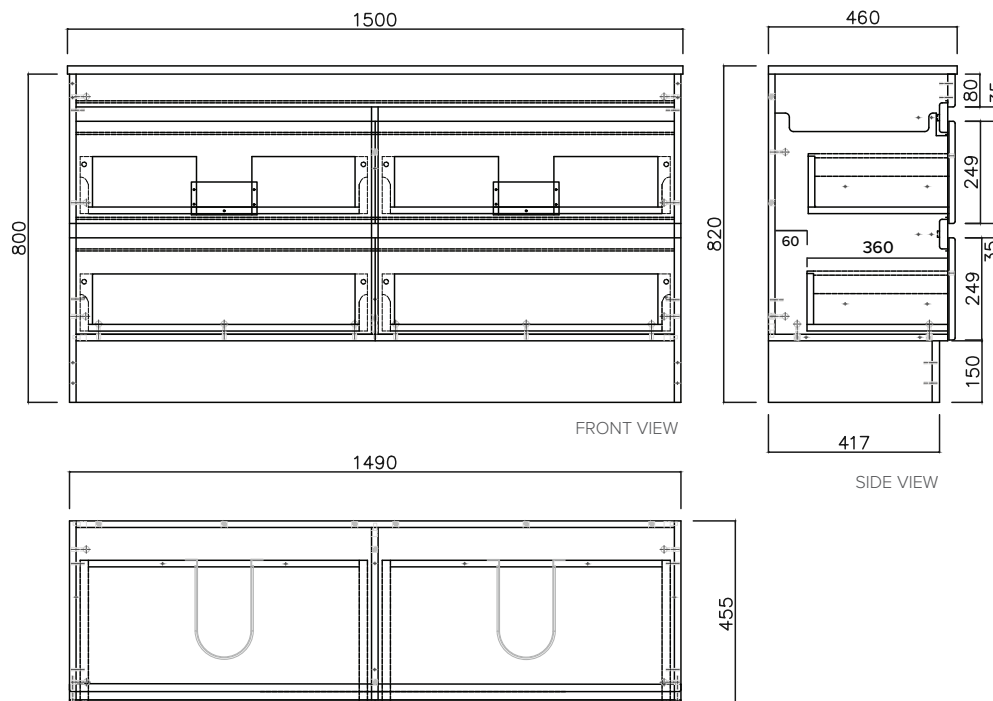

SPECIFICATION SHEET

Vega 1500mm 4 Drawer Double Basin Floor Vanity

Features

- Floorstanding
- Full Extension Soft Close Drawers
- Negative detail finger pull with extrusion
- Cabinet:
White - 2-Pack Urethane on MRF
Colour - Laminate Finish
- Slab Top Options:
20mm Quartz Top
35mm StoneCast Top
- Dimensions: H820/835 x W1500 x D465
- Floor plumbing provision has been allowed for with a 60mm space behind lower drawer. Note lower drawer DOES NOT have a plumbing cutout and is designed to offer full storage space.
- Optional: Floor plumbing waste provision in bottom drawer [88515] - Additional \$75 RRP

SPECIFICATION SHEET

Slab Top & Vessel Basin Options

Slab Top

StoneCast 35mm - Code: ST
Quartz 20mm - Code: BP (Black Pearl) or HY (Himalaya)

Available in sizes:
750, 900, 1200

Vessel Basin Options

Quarto Round 310mm

H110 x W310
White - Code: A
Black - Code: E

Toni Round 360mm

H120 x W360
White - Code: B

Toni Oval

White
H120 x W360 x L500
Code: C

Toni Rectangular

White
H120 x W360 x L500
Code: D

Quarto Round 360mm

H120 x W360
Black - Code: F