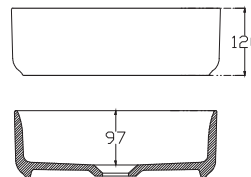

SPECIFICATION SHEET

Vega 1500mm 4 Drawer Double Basin Floor Vanity

Features

- Floorstanding
- Full Extension Soft Close Drawers
- Negative detail finger pull with extrusion
- Cabinet:
White - 2-Pack Urethane on MRF
Colour - Laminate Finish
- Slab Top Options:
20mm Quartz Top
35mm StoneCast Top
- Dimensions: H820/835 x W1500 x D465
- Floor plumbing provision has been allowed for with a 60mm space behind lower drawer. Note lower drawer DOES NOT have a plumbing cutout and is designed to offer full storage space.
- Optional: Floor plumbing waste provision in bottom drawer [88515] - Additional \$75 RRP

SPECIFICATION SHEET

Slab Top & Vessel Basin Options

Slab Top

StoneCast 35mm - Code: ST
Quartz 20mm - Code: BP (Black Pearl) or HY (Himalaya)

Available in sizes:
750, 900, 1200

Vessel Basin Options

Quarto Round 310mm

H110 x W310
White - Code: A
Black - Code: E

Toni Round 360mm

H120 x W360
White - Code: B

Toni Oval

White
H120 x W360 x L500
Code: C

Toni Rectangular

White
H120 x W360 x L500
Code: D

Quarto Round 360mm