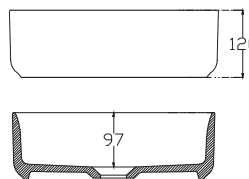

SPECIFICATION SHEET

Vega 1200mm 2 Drawer Wall Vanity

Features

- Wall Hung
- Full Extension Soft Close Drawers
- Negative detail finger pull with extrusion
- Cabinet:
White - 2-Pack Urethane on MRF
Colour - Laminate Finish
- Slab Top Options:
20mm Quartz Top
35mm StoneCast Top
- Dimensions: H420/435 x W1200 x D465

SPECIFICATION SHEET

Slab Top & Vessel Basin Options

Slab Top

StoneCast 35mm - Code: ST
Quartz 20mm - Code: BP (Black Pearl) or HY (Himalaya)

Available in sizes:
750, 900, 1200

Vessel Basin Options

Quarto Round 310mm

H110 x W310

White - Code: A
Black - Code: E

Toni Round 360mm

H120 x W360

White - Code: B

Toni Oval

White

H120 x W360 x L500

Code: C

Toni Rectangular

White

H120 x W360 x L500

Code: D

Quarto Round 360mm

H120 x W360

Black - Code: F