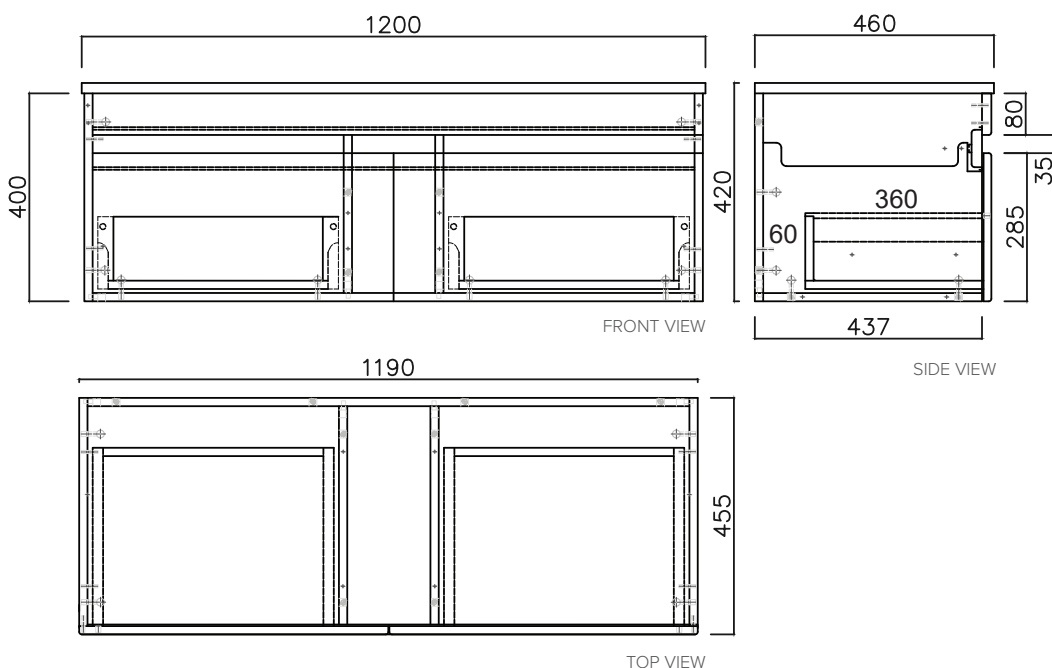

SPECIFICATION SHEET

Vega 1200mm 2 Drawer Wall Vanity

Features

- Wall Hung
- Full Extension Soft Close Drawers
- Negative detail finger pull with extrusion
- Cabinet:
White - 2-Pack Urethane on MRF
Colour - Laminate Finish
- Slab Top Options:
20mm Quartz Top
35mm StoneCast Top
- Dimensions: H420/435 x W1200 x D465

SPECIFICATION SHEET

Slab Top & Vessel Basin Options

Slab Top

StoneCast 35mm - Code: ST
Quartz 20mm - Code: BP (Black Pearl) or HY (Himalaya)

Available in sizes:
750, 900, 1200

Vessel Basin Options

Quarto Round 310mm

H110 x W310

White - Code: A
Black - Code: E

Toni Round 360mm

H120 x W360

White - Code: B

Toni Oval

White

H120 x W360 x L500

Code: C

Toni Rectangular

White

H120 x W360 x L500

Code: D

Quarto Round 360mm

H120 x W360

Black - Code: F