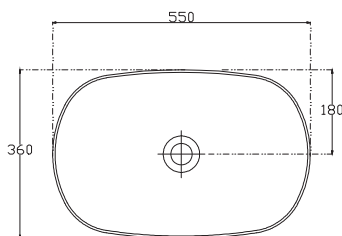

SPECIFICATION SHEET

Vega 1200mm 2 Drawer Wall Vanity

Features

- Wall Hung
- Full Extension Soft Close Drawers
- Negative detail finger pull with extrusion
- Cabinet:
White - 2-Pack Urethane on MRF
Colour - Laminate Finish
- Slab Top Options:
20mm Quartz Top
35mm StoneCast Top
- Dimensions: H420/435 x W1200 x D465

SPECIFICATION SHEET

Slab Top & Vessel Basin Options

Slab Top

StoneCast 35mm - Code: ST
Quartz 20mm - Code: BP (Black Pearl) or HY (Himalaya)

Available in sizes:
750, 900, 1200

Vessel Basin Options

Quarto Round 310mm

H110 x W310

White - Code: A
Black - Code: E

Toni Round 360mm

H120 x W360

White - Code: B

Toni Oval

White

H120 x W360 x L500

Code: C

Toni Rectangular

White

H120 x W360 x L500

Code: D

Quarto Round 360mm

H120 x W360

Black - Code: F