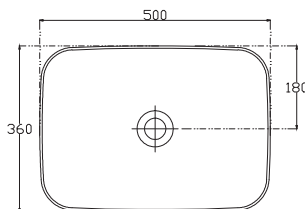

SPECIFICATION SHEET

Vega 1200mm 2 Drawer Wall Vanity

Features

- Wall Hung
- Full Extension Soft Close Drawers
- Negative detail finger pull with extrusion
- Cabinet:
White - 2-Pack Urethane on MRF
Colour - Laminate Finish
- Slab Top Options:
20mm Quartz Top
35mm StoneCast Top
- Dimensions: H420/435 x W1200 x D465

SPECIFICATION SHEET

Slab Top & Vessel Basin Options

Slab Top

StoneCast 35mm - Code: ST
Quartz 20mm - Code: BP (Black Pearl) or HY (Himalaya)

Available in sizes:
750, 900, 1200

Vessel Basin Options

Quarto Round 310mm

H110 x W310

White - Code: A
Black - Code: E

Toni Round 360mm

H120 x W360

White - Code: B

Toni Oval

White

H120 x W360 x L500

Code: C

Toni Rectangular

White

H120 x W360 x L500

Code: D

Quarto Round 360mm

H120 x W360

Black - Code: F