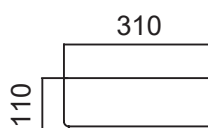

SPECIFICATION SHEET

Slab Top & Vessel Basin Options

Slab Top

StoneCast 35mm - Code: ST
Quartz 20mm - Code: BP (Black Pearl) or HY (Himalaya)

Available in sizes:
750, 900, 1200

Vessel Basin Options

Quarto Round 310mm

H110 x W310

White - Code: A
Black - Code: E

Toni Round 360mm

H120 x W360

White - Code: B

Toni Oval

White

H120 x W360 x L500