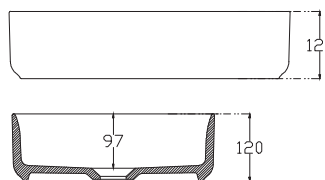

SPECIFICATION SHEET

Slab Top & Vessel Basin Options

Slab Top

StoneCast 35mm - Code: ST
Quartz 20mm - Code: BP (Black Pearl) or HY (Himalaya)

Available in sizes:
750, 900, 1200

Vessel Basin Options

Quarto Round 310mm

H110 x W310

White - Code: A
Black - Code: E

Toni Round 360mm

H120 x W360

White - Code: B

Toni Oval

White

H120 x W360 x L500

Code: C

Toni Rectangular

White

H120 x W360 x L500

Code: D

Quarto Round 360mm

H120 x W360

Black - Code: F