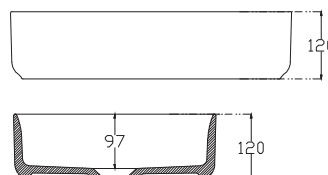

SPECIFICATION SHEET

Vega 1200mm 2 Drawer Wall Vanity

Features

- Wall Hung
- Full Extension Soft Close Drawers
- Negative detail finger pull with extrusion
- Cabinet:
White - 2-Pack Urethane on MRF
Colour - Laminate Finish
- Slab Top Options:
20mm Quartz Top
35mm StoneCast Top
- Dimensions: H420/435 x W1200 x D465

SPECIFICATION SHEET

Slab Top & Vessel Basin Options

Slab Top

StoneCast 35mm - Code: ST
Quartz 20mm - Code: BP (Black Pearl) or HY (Himalaya)

Available in sizes:
750, 900, 1200

Vessel Basin Options

Quarto Round 310mm

H110 x W310

White - Code: A
Black - Code: E

Toni Round 360mm

H120 x W360

White - Code: B

Toni Oval

White

H120 x W360 x L500

Code: C

Toni Rectangular

White

H120 x W360 x L500

Code: D

Quarto Round 360mm

H120 x W360

Black - Code: F