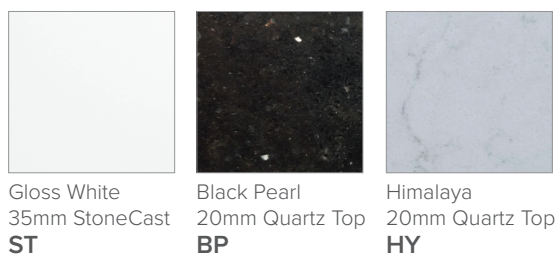

StoneCast & Quartz Slab Top Options