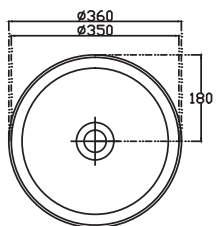

SPECIFICATION SHEET

Vega 1200mm 2 Drawer Wall Vanity

Features

- Wall Hung
- Full Extension Soft Close Drawers
- Negative detail finger pull with extrusion
- Cabinet:
White - 2-Pack Urethane on MRF
Colour - Laminate Finish
- Slab Top Options:
20mm Quartz Top
35mm StoneCast Top
- Dimensions: H420/435 x W1200 x D465

SPECIFICATION SHEET

Slab Top & Vessel Basin Options

Slab Top

StoneCast 35mm - Code: ST
Quartz 20mm - Code: BP (Black Pearl) or HY (Himalaya)

Available in sizes:
750, 900, 1200

Vessel Basin Options

Quarto Round 310mm

H110 x W310

White - Code: A
Black - Code: E

Toni Round 360mm

H120 x W360

White - Code: B

Toni Oval

White

H120 x W360 x L500

Code: C

Toni Rectangular

White

H120 x W360 x L500

Code: D

Quarto Round 360mm

H120 x W360

Black - Code: F