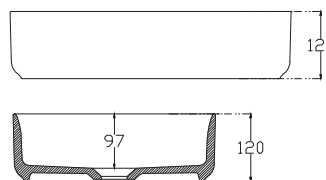

SPECIFICATION SHEET

Slab Top & Vessel Basin Options

Slab Top

StoneCast 35mm - Code: ST
Quartz 20mm - Code: BP (Black Pearl) or HY (Himalaya)

Available in sizes:
750, 900, 1200

Vessel Basin Options

Quarto Round 310mm

H110 x W310
White - Code: A
Black - Code: E

Toni Round 360mm

H120 x W360
White - Code: B

Toni Oval

White
H120 x W360 x L500
Code: C

Toni Rectangular

White
H120 x W360 x L500
Code: D

Quarto Round 360mm