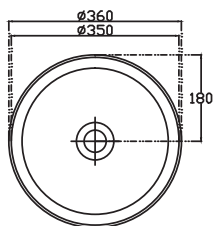

SPECIFICATION SHEET

Vega 1200mm 4 Drawer Floor Vanity

Features

- Floorstanding
- Full Extension Soft Close Drawers
- Negative detail finger pull with extrusion
- Cabinet:
White - 2-Pack Urethane on MRF
Colour - Laminate Finish
- Slab Top Options:
20mm Quartz Top
35mm StoneCast Top
- Dimensions: H820/835 x W1200 x D465

SPECIFICATION SHEET

Slab Top & Vessel Basin Options

Slab Top

StoneCast 35mm - Code: ST
Quartz 20mm - Code: BP (Black Pearl) or HY (Himalaya)

Available in sizes:
750, 900, 1200

Vessel Basin Options

Quarto Round 310mm

H110 x W310
White - Code: A
Black - Code: E

Toni Round 360mm

H120 x W360
White - Code: B

Toni Oval

White
H120 x W360 x L500
Code: C

Toni Rectangular

White
H120 x W360 x L500
Code: D

Quarto Round 360mm