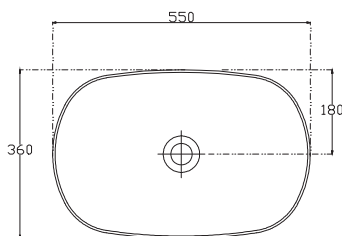

SPECIFICATION SHEET

Vega 1200mm 4 Drawer Floor Vanity

Features

- Floorstanding
- Full Extension Soft Close Drawers
- Negative detail finger pull with extrusion
- Cabinet:
White - 2-Pack Urethane on MRF
Colour - Laminate Finish
- Slab Top Options:
20mm Quartz Top
35mm StoneCast Top
- Dimensions: H820/835 x W1200 x D465

SPECIFICATION SHEET

Slab Top & Vessel Basin Options

Slab Top

StoneCast 35mm - Code: ST
Quartz 20mm - Code: BP (Black Pearl) or HY (Himalaya)

Available in sizes:
750, 900, 1200

Vessel Basin Options

Quarto Round 310mm

H110 x W310
White - Code: A
Black - Code: E

Toni Round 360mm

H120 x W360
White - Code: B

Toni Oval

White
H120 x W360 x L500
Code: C

Toni Rectangular

White
H120 x W360 x L500
Code: D

Quarto Round 360mm