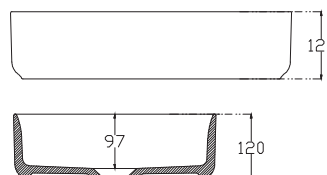

SPECIFICATION SHEET

Slab Top & Vessel Basin Options

Slab Top

StoneCast 35mm - Code: ST
Quartz 20mm - Code: BP (Black Pearl) or HY (Himalaya)

Available in sizes:
750, 900, 1200

Vessel Basin Options

Quarto Round 310mm

H110 x W310
White - Code: A
Black - Code: E

Toni Round 360mm

H120 x W360
White - Code: B

Toni Oval

White
H120 x W360 x L500
Code: C

Toni Rectangular

White
H120 x W360 x L500
Code: D

Quarto Round 360mm