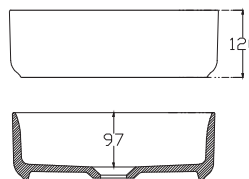

SPECIFICATION SHEET

Vega 1200mm 4 Drawer Floor Vanity

Features

- Floorstanding
- Full Extension Soft Close Drawers
- Negative detail finger pull with extrusion
- Cabinet:
White - 2-Pack Urethane on MRF
Colour - Laminate Finish
- Slab Top Options:
20mm Quartz Top
35mm StoneCast Top
- Dimensions: H820/835 x W1200 x D465

SPECIFICATION SHEET

Slab Top & Vessel Basin Options

Slab Top

StoneCast 35mm - Code: ST
Quartz 20mm - Code: BP (Black Pearl) or HY (Himalaya)

Available in sizes:
750, 900, 1200

Vessel Basin Options

Quarto Round 310mm

H110 x W310
White - Code: A
Black - Code: E

Toni Round 360mm

H120 x W360
White - Code: B

Toni Oval

White
H120 x W360 x L500
Code: C

Toni Rectangular

White
H120 x W360 x L500
Code: D

Quarto Round 360mm