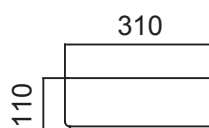

SPECIFICATION SHEET

Slab Top & Vessel Basin Options

Slab Top

StoneCast 35mm - Code: ST
Quartz 20mm - Code: BP (Black Pearl) or HY (Himalaya)

Available in sizes:
750, 900, 1200

Vessel Basin Options

Quarto Round 310mm

H110 x W310
White - Code: A
Black - Code: E

Toni Round 360mm

H120 x W360
White - Code: B

Toni Oval

White
H120 x W360 x L500
Code: C

Toni Rectangular

White
H120 x W360 x L500
Code: D

Quarto Round 360mm