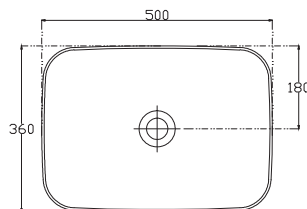

SPECIFICATION SHEET

Vega 1200mm 4 Drawer Floor Vanity

Features

- Floorstanding
- Full Extension Soft Close Drawers
- Negative detail finger pull with extrusion
- Cabinet:
White - 2-Pack Urethane on MRF
Colour - Laminate Finish
- Slab Top Options:
20mm Quartz Top
35mm StoneCast Top
- Dimensions: H820/835 x W1200 x D465

SPECIFICATION SHEET

Slab Top & Vessel Basin Options

Slab Top

StoneCast 35mm - Code: ST
Quartz 20mm - Code: BP (Black Pearl) or HY (Himalaya)

Available in sizes:
750, 900, 1200

Vessel Basin Options

Quarto Round 310mm

H110 x W310
White - Code: A
Black - Code: E

Toni Round 360mm

H120 x W360
White - Code: B

Toni Oval

White
H120 x W360 x L500
Code: C

Toni Rectangular

White
H120 x W360 x L500
Code: D

Quarto Round 360mm