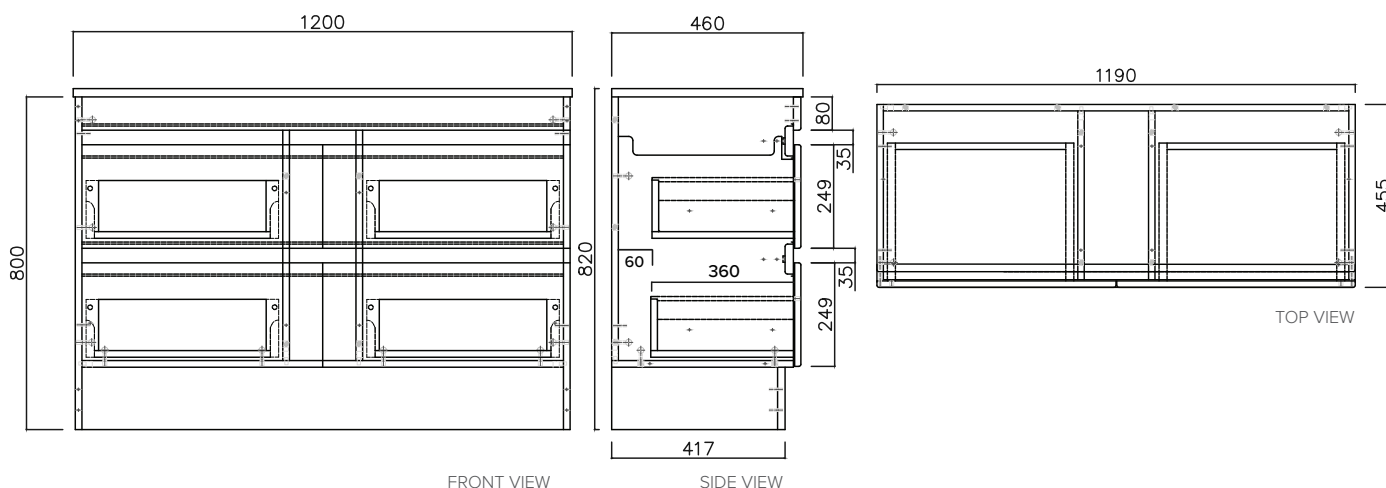

SPECIFICATION SHEET

Vega 1200mm 4 Drawer Floor Vanity

Features

- Floorstanding
- Full Extension Soft Close Drawers
- Negative detail finger pull with extrusion
- Cabinet:
White - 2-Pack Urethane on MRF
Colour - Laminate Finish
- Slab Top Options:
20mm Quartz Top
35mm StoneCast Top
- Dimensions: H820/835 x W1200 x D465

SPECIFICATION SHEET

Slab Top & Vessel Basin Options

Slab Top

StoneCast 35mm - Code: ST
Quartz 20mm - Code: BP (Black Pearl) or HY (Himalaya)

Available in sizes:
750, 900, 1200

Vessel Basin Options

Quarto Round 310mm

H110 x W310
White - Code: A
Black - Code: E

Toni Round 360mm

H120 x W360
White - Code: B

Toni Oval

White
H120 x W360 x L500
Code: C

Toni Rectangular

White
H120 x W360 x L500
Code: D

Quarto Round 360mm

H120 x W360
Black - Code: F