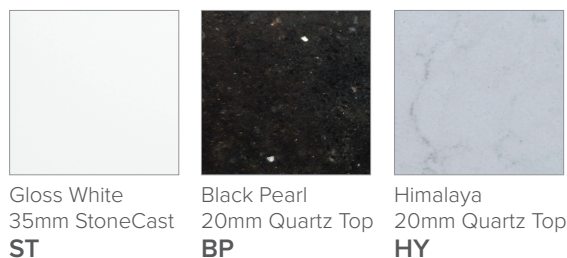

StoneCast & Quartz Slab Top Options