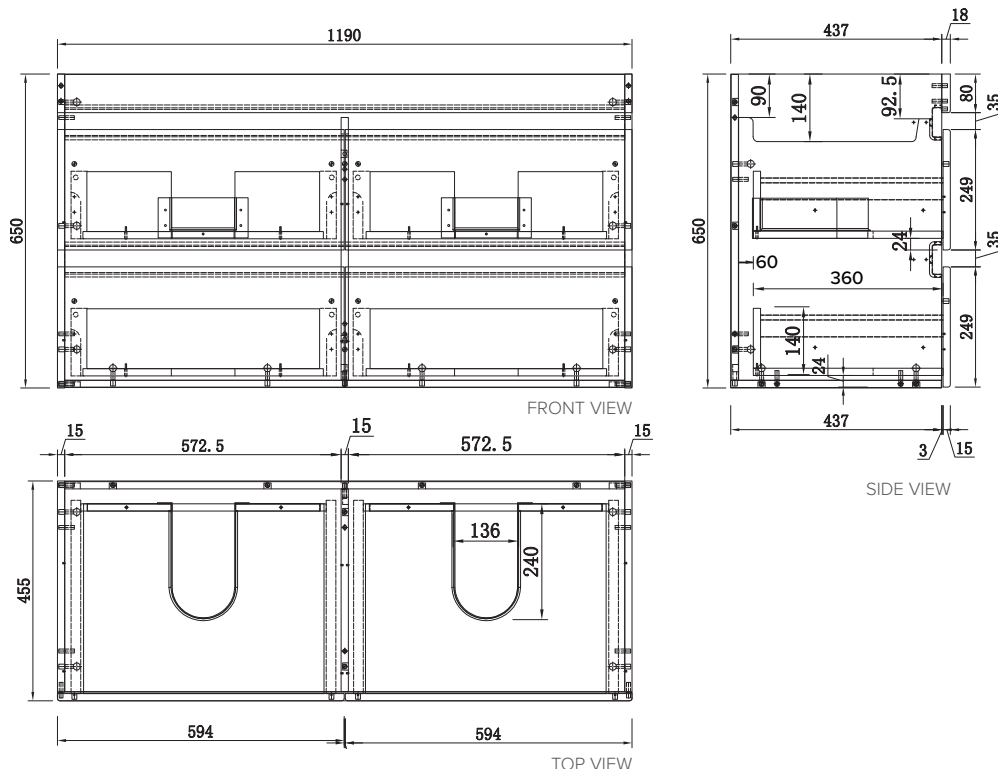

## Vega 1200mm 4 Drawer Double Basin Wall Vanity

### Features

- Wall Hung
- Full Extension Soft Close Drawers
- Negative detail finger pull with extrusion
- Cabinet:  
White - 2-Pack Urethane on MRF  
Colour - Laminate Finish
- Slab Top Options:  
20mm Quartz Top  
35mm StoneCast Top
- Dimensions: H670/685 x W1200 x D465
- Plumbing provision has been allowed for with a 60mm space behind lower drawers. Note lower drawers DO NOT have a plumbing cutout and are designed to offer full storage space

### Cabinet Options

### Technical Details

Note: All measurements shown are in millimetres. Sizes are nominal.