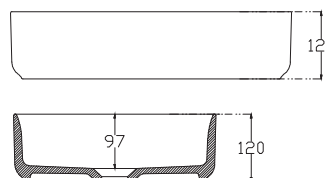

Toni Oval

White
H120 x W360 x L550
Code: C