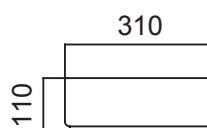

Vessel Basin Options

Quarto Round 310mm

H110 x W310
White - Code: A
Black - Code: E