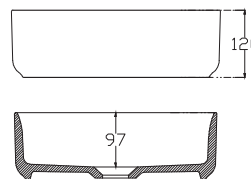

Toni Round 360mm

H120 x W360
White - Code: B