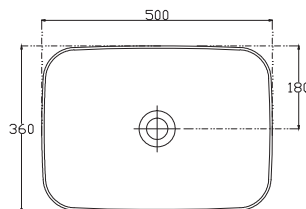

Toni Rectangular

White
H120 x W360 x L500
Code: D