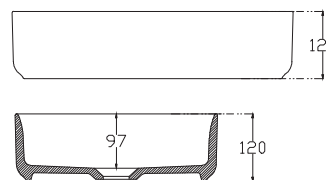

Toni Rectangular

White
H120 x W360 x L500
Code: D