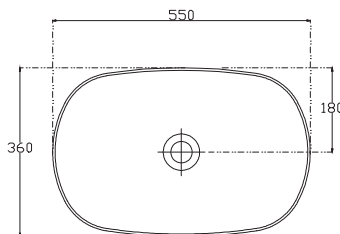

Toni Oval

White
H120 x W360 x L550
Code: C