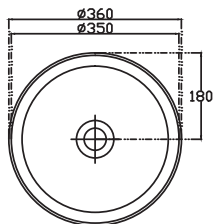

Toni Round 360mm

H120 x W360
White - Code: B