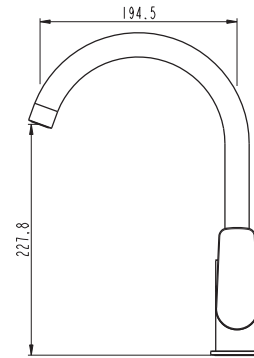

SOUL Sink Mixer VSU010

TECHNICAL DETAILS

- 1/2" (15mm) Inlet
- Mains Pressure Only
- Max. Pressure 500kpa
- Min. Pressure 150kpa
- Max. Temp 65deg.C
- WELs Rating: Mains 3 Star; 8.0L/min

FINISH	CODE
CHROME	VSU010