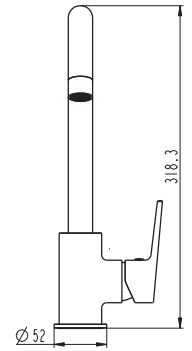

SOUL Sink Mixer VSU010

TECHNICAL DETAILS

- 1/2" (15mm) Inlet
- Mains Pressure Only
- Max. Pressure 500kpa
- Min. Pressure 150kpa
- Max. Temp 65deg.C
- WELs Rating: Mains 3 Star; 8.0L/min

FINISH	CODE
CHROME	VSU010