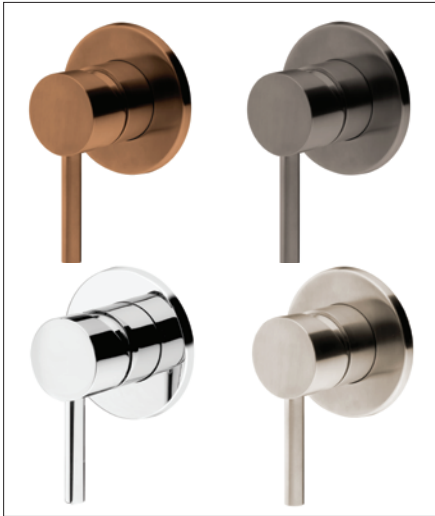

STORM Ultra Shower Mixer VST32

TECHNICAL DETAILS

1/2" (15mm) Inlet
All Pressures
Max. Pressure 500kPa
Min. Pressure 35kPa
Max. Temp 65deg.C
Watermark Certification
Faceplate Diameter: 80mm
DR Brass Mixer Body

FINISH	CODE
BRUSHED COPPER (PVD)	VST32BCU
BRUSHED GUNMETAL (PVD)	VST32BG
CHROME	VST32CH
BRUSHED NICKEL (PVD)	VST32SS