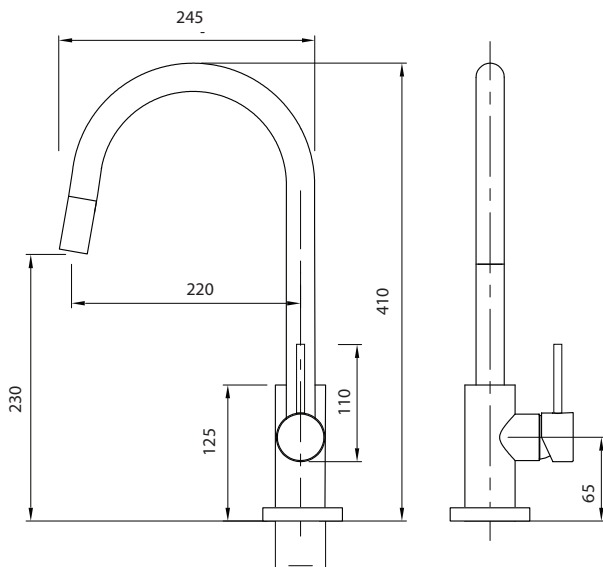

VODA Gooseneck Pull Out Sink Mixer VSS13

TECHNICAL DETAILS:

- Cold Start Technology
- 360 Degree Swivel Spout
- Pull Out Single Function Handpiece
- Stainless Steel Construction
- 1/2" (15mm) Flexihose Plumbing Connections
- Mains Pressure Only
- Max Pressure: 500kPa (As per AS/NZ 3500.1)
- Min. Pressure: 150kPa
- Max. Temp: 65deg.C
- 10 Year Warranty (Labour, Parts & Replacement)
 - 5 Year Warranty on PVD Finish
 - 2 Year Warranty on Matte Black Finish
- WELS Rating: Mains 4 Star; 6.0L/min

FINISHES:	PRODUCT CODE:
Brushed Gunmetal (PVD)	VSS13BG
Matte Black	VSS13BK
Chrome	VSS11CH

*Specifications and dimensions correct at time of publication and are subject to change without notice.
Please refer to physical product prior to installation.