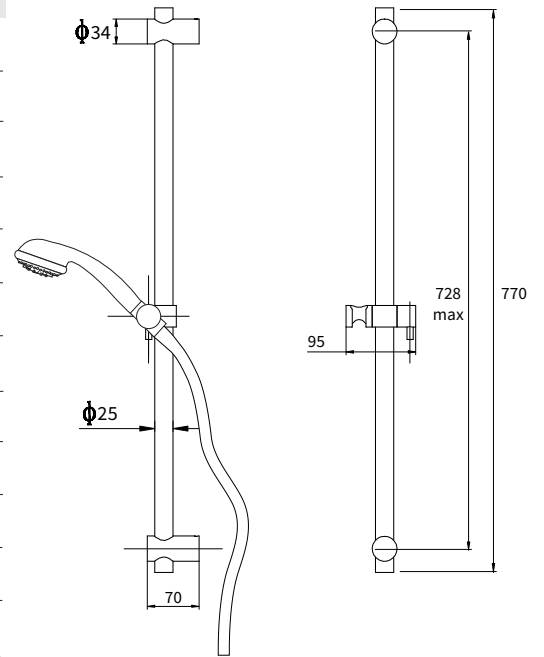

# STAINLESS Single Function Slide Shower

**VSS040**

## TECHNICAL DETAILS

- 1/2" (15mm) Female Inlet Supply Elbow
- Adjustable Rail (max. 728mm)
- All Pressures
- Max. Pressure 500kpa
- Min. Pressure 35kpa
- Max. Temp 65deg.C
- Brushed Stainless Steel Finish
- WELs Rating: Mains 3 Star; 8.0L/min
- Low/Unequal 1 Star; 14L/min
- Lead-free 304 Stainless Steel

FINISH		CODE
STAINLESS STEEL		VSS040