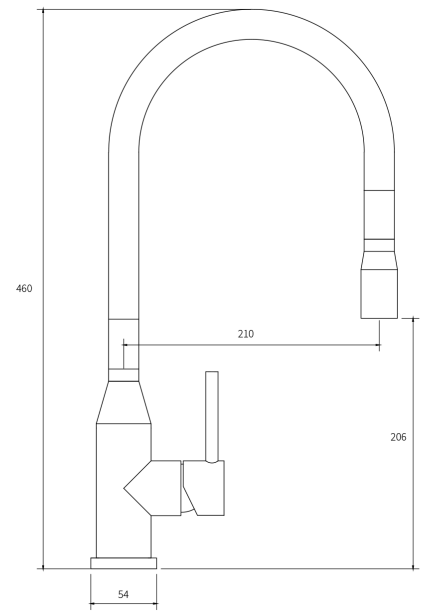

**VODA Minimal Black Spout Pull Down Sink Mixer Black/Stainless Steel VSS012**

**TECHNICAL DETAILS**

- 35mm European Ceramic Cartridge
- Mains Pressure Only
- Max. Pressure 500kPa
- Min. Pressure 150kPa
- Max. Temp 65deg.C
- Matte Black over Brushed Stainless Steel
- 35mm Bench Hole Required
- WELs Rating: Mains 4 Star; 7.5L/min