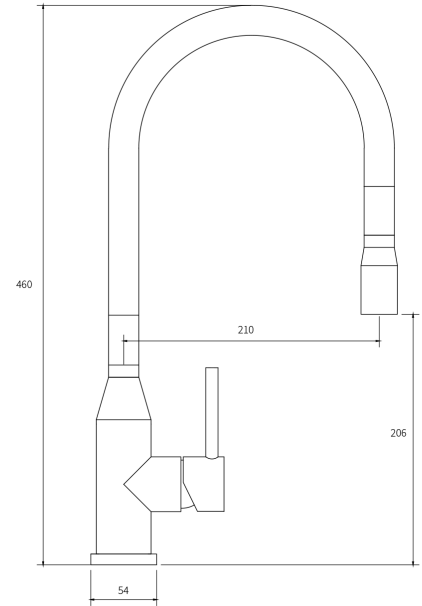

**VODA Minimal Pull Down Sink Mixer**    Stainless Steel    **VSS011**

**TECHNICAL DETAILS**

- 35mm European Ceramic Cartridge

---

- Mains Pressure Only

---

- Max. Pressure 500kPa

---

- Min. Pressure 150kPa

---

- Max. Temp 65deg.C

---

- Brushed Stainless Steel Finish

---

- 35mm Bench Hole Required

---

- WELs Rating: Mains 4 Star; 7.5L/min

---

FINISH		CODE
STAINLESS STEEL		VSS011