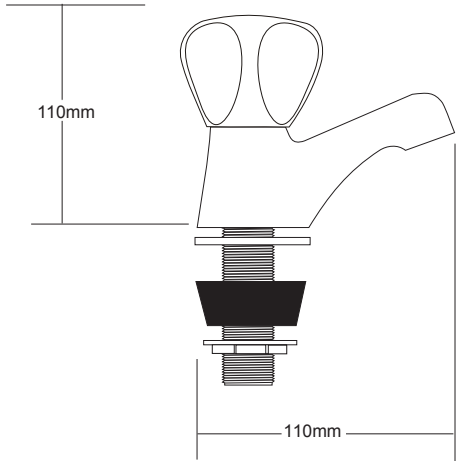

PROLINE Basin Taps VPLNBT1

TECHNICAL DETAILS

1/2" (15mm) Plumbing Connections
German Headworks
Solid Metal Handles
All Pressures
Max. Pressure 500kpa
Min. Pressure 17kpa
Max. Temp 65deg.C
WELS Rating: Mains 4 Star; 7.5L/min
Low/Unequal 0