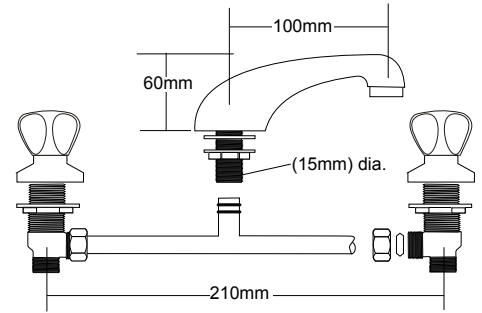

PROLINE 3 Hole Basin Faucet VPLN450

TECHNICAL DETAILS

- 1/2" (15mm) Plumbing Connections
- German Headworks
- Solid Metal Handles
- All Pressures
- Max. Pressure 500kpa
- Min. Pressure 17kpa
- Max. Temp 65deg.C
- Watermark Certified
- WELs Rating: Mains 4 Star; 6.5L/min
- Low/Unequal 5 Star; 6.0L/min

FINISH		CODE
CHROME		VPLN450