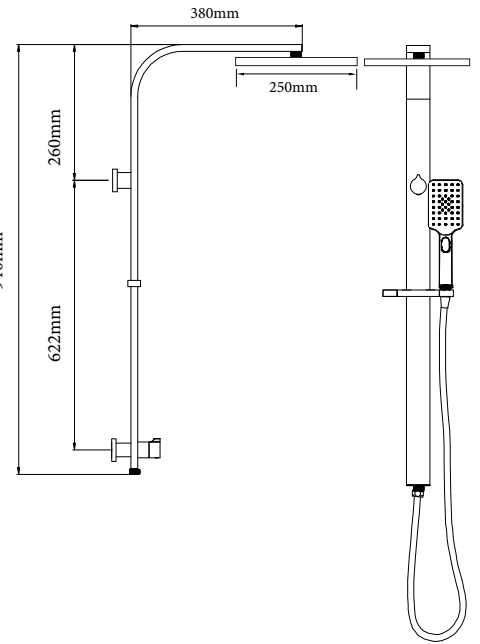

OLYMPIA Double Head Shower (Square) Brushed Copper (PVD) VOP73SBCU

TECHNICAL DETAILS

- 1/2" (15mm) Inlet Bottom Bracket
- Mains Pressure Only
- Max. Pressure 500kpa
- Min. Pressure 150kpa
- Max. Temp 65deg.C
- WELs Rating: Mains 3 Star; 8.5L/min

Bottom Inlet Plumbing Connection

FINISH	CODE
BRUSHED COPPER	VOP73SBCU