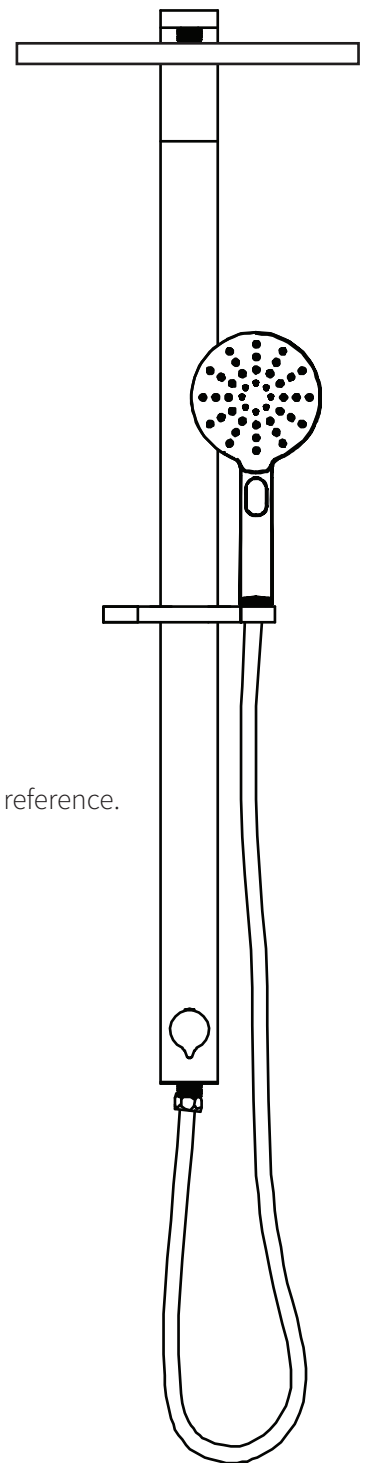

Olympia Round Double Head Shower

Brushed Gunmetal

VOP73RBG

Congratulations on your purchase of this high quality product from Voda Plumbingware. Please read the following before installation and retain (along with your receipt) for future reference.

Unequal Low systems This product is not suitable for this type of water pressure.

Equal Low systems This product is not suitable for this type of water pressure.

CONTENTS

- Shower rail (glide bar) with adjuster/handpiece holder
- 1.5m shower hose with flow restrictor disc fitted
- Shower rose
- Shower handpiece
- Wall fixing kit

ATTACH PROOF OF PURCHASE HERE

INSTALLATION

Note: This shower has a WELS certified flow restrictor fitted to the handpiece (see diagram 5). If you want a greater flow, remove this disc but note that this will not give a WELS 3-star water rating anymore.