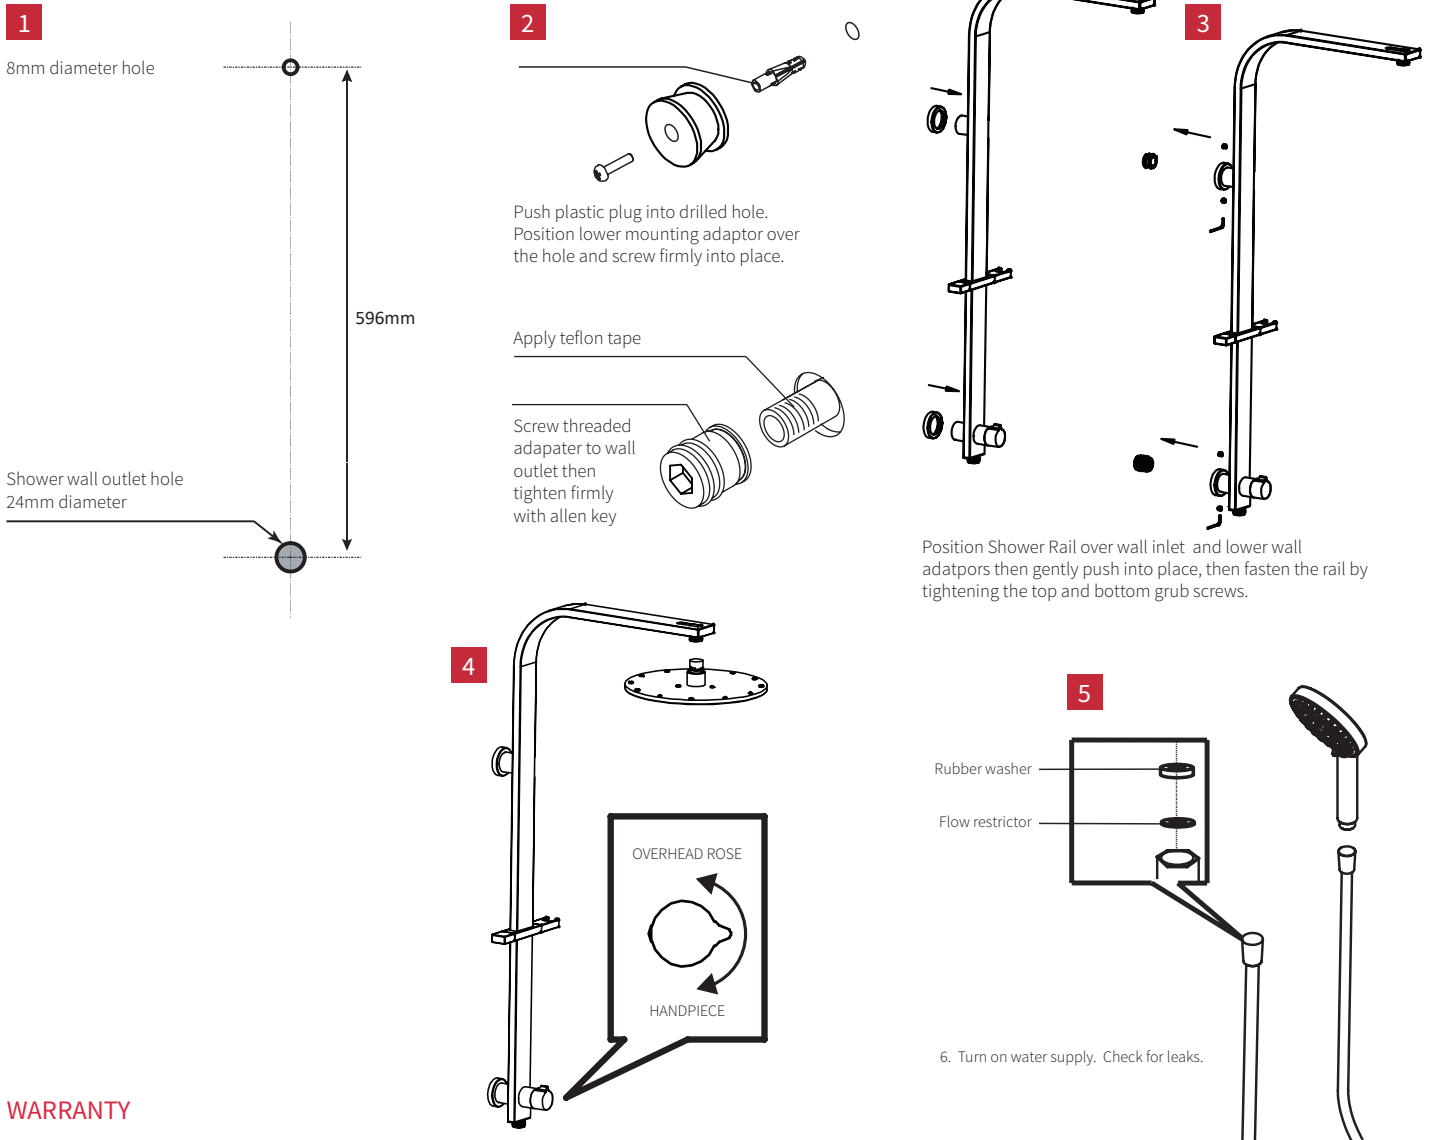

Olympia Round Double Head Shower

Brushed Gunmetal

VOP73RBG

Congratulations on your purchase of this high quality product from Voda Plumbingware. Please read the following before installation and retain (along with your receipt) for future reference.

Unequal Low systems This product is not suitable for this type of water pressure.

Equal Low systems This product is not suitable for this type of water pressure.

CONTENTS

- Shower rail (glide bar) with adjuster/handpiece holder
- 1.5m shower hose with flow restrictor disc fitted
- Shower rose
- Shower handpiece
- Wall fixing kit

ATTACH PROOF OF PURCHASE HERE

INSTALLATION

Note: This shower has a WELS certified flow restrictor fitted to the handpiece (see diagram 5). If you want a greater flow, remove this disc but note that this will not give a WELS 3-star water rating anymore.