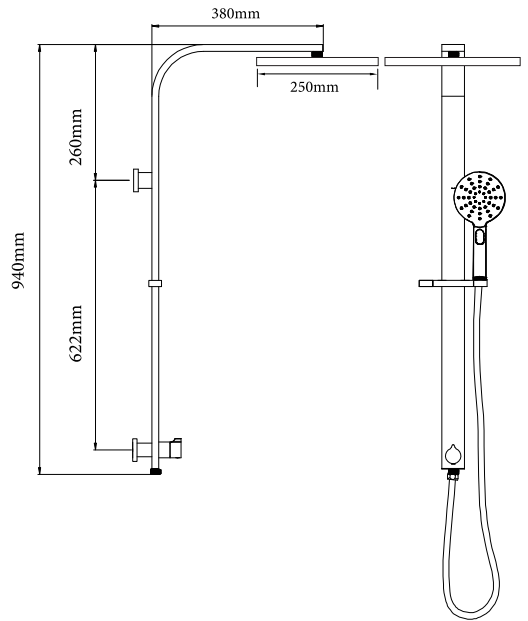

OLYMPIA Double Head Shower (Round) Brushed Copper (PVD) VOP73RBCU

TECHNICAL DETAILS

- 1/2" (15mm) Inlet Bottom Bracket
- Mains Pressure Only
- Max. Pressure 500kpa
- Min. Pressure 150kpa
- Max. Temp 65deg.C
- WELs Rating: Mains 3 Star; 9.0L/min

Bottom Inlet Plumbing Connection

FINISH	CODE
BRUSHED COPPER	VOP73RBCU