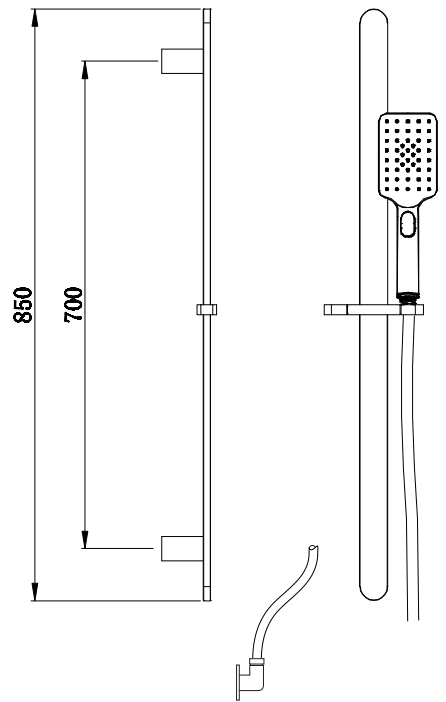

**OLYMPIA** Brushed Copper Slide Shower (Square)

**VOP63SBCU**

**TECHNICAL DETAILS**

- 1/2" (15mm) Inlet Supply Elbow

---

- Mains Pressure Only

---

- Max. Pressure 500kpa

---

- Min. Pressure 150kpa

---

- Max. Temp 65deg.C

---

- WELs Rating: Mains 3 Star; 7.0L/min

---

---

---

---

FINISH		CODE
BRUSHED COPPER		VOP63SBCU